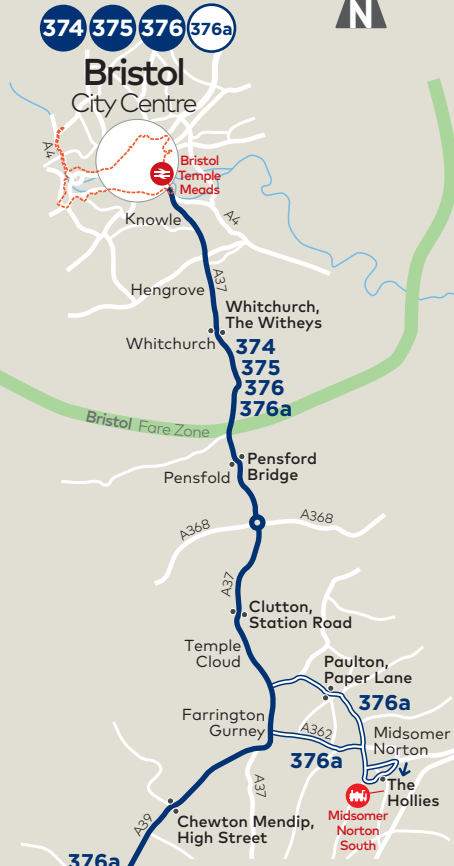

Some Internet search engines will provide links to old timetables. Please check firstbus.co.uk to ensure you have the up to date timetable.

373/374

375/376

376a/376x

Bristol – Street / Taunton / Bridgwater / Yeovil

See firstbus.co.uk/zones

Different fares apply on First Bus Somerset services 21, 21A and 54. First West of England Plus Zone tickets are valid on all services

For daytime buses between Midsomer Norton, Paulton, Whitchurch and Bristol, see service 172

21 21A continue to Burnham-on-Sea

- Bus routes 21 21A
- Bus route 54
- Bus routes 373 374 375 376 376a 376x
- Occasional journeys
- Direction of travel
- Terminus point
- Timed stop
- Bus stop