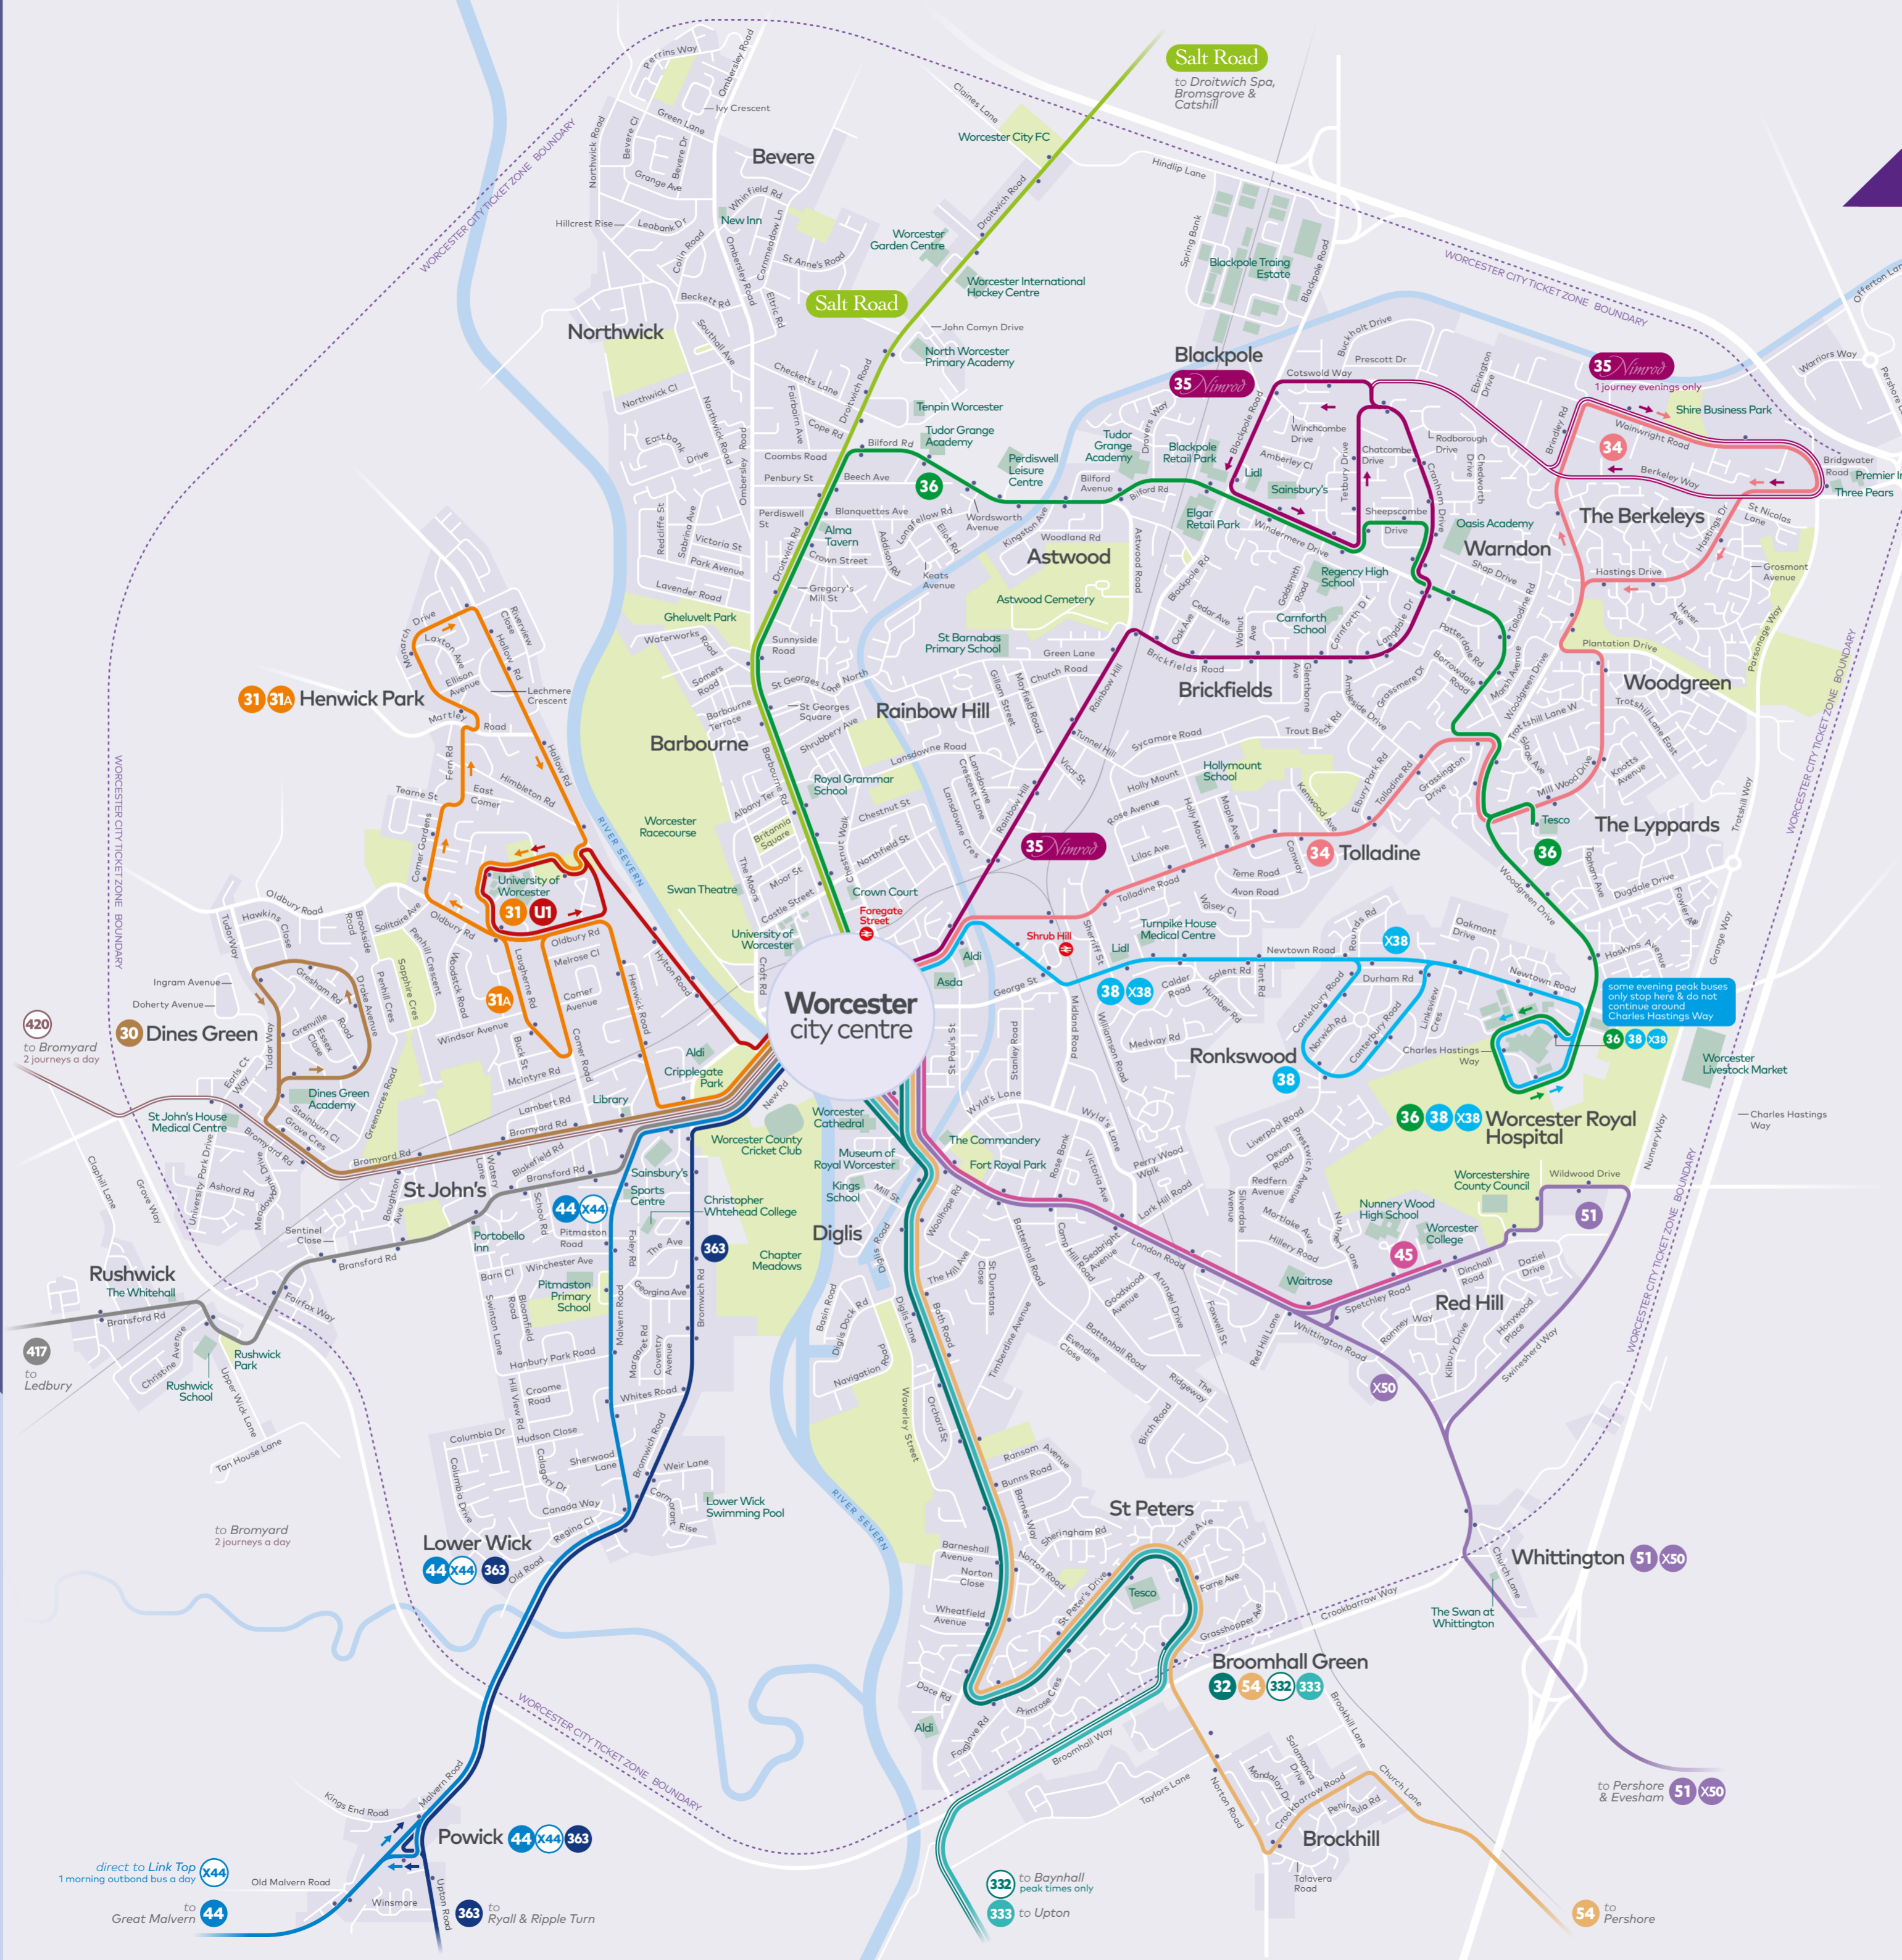

Schooldays only

	Service Number	365	365
Royal Oak	0745	—	
Church	0747	—	
Link Top, Shelter	0750	—	
Chase High School	—	1530	
Court Road Shops	—	1532	
Foley Arms	0753	—	
Church Street	0755	—	
St Andrews Road	—	1535	
Barnards Green	0758	—	
Eston Avenue	0801	—	
Brook Farm	0804	—	
Arosa Drive	0807	—	
Peachfield Road	0810	1538	
Hanley Terrace	0812	1540	
Upper Welland, Shop	0817	1544	
Pheasant Inn	—	1548	
Hanley Castle School	0833	—	
Tunnel Hill	—	1554	
Upton-upon-Severn	—	1557	

Schooldays only

	Service Number	365	365
Upton-upon-Severn	0753	—	
Hanley Castle School	—	1535	
Tunnel Hill	0756	—	
Pheasant Inn	0802	—	
Little Malvern	0806	1549	
Hanley Terrace	0811	1554	
Peachfield Road	0814	1557	
Arosa Drive	—	1559	
Chase High School	0820	—	
Brook Farm	—	1602	
Eston Avenue	—	1604	
Barnards Green	—	1606	
Graham Road	—	1609	
Newtown Road	—	1612	
Belmont Church	—	1614	
Tanhouse Lane	—	1619	
Royal Oak	—	1621	

where to catch your bus in the city centre

	towards	bus station	stop
30	Dines Green	stand J	H
31 31A	Henwick Park	stand E	H
32	Broomhall Green	stand N	F
34	The Berkeleys	stand B	C
35 <i>Nimrod</i>	Blackpole	stand D	C
36	The Lyppards	stand L	A
38 X38	Ronkswood & Hospital	stand C	C
44 X44	Great Malvern	stand H	H
45	Red Hill	stand F	F
X50	Evesham	stand F	F
51	Pershore	stand F	F
54	Broomhall Green	stand N	F
332	Baynhall	stand N	F
333	Upton	stand N	F
363	Ryall & Ripple Turn	stand N	H
417	Ledbury	stand M	
420	Bromyard	stand M	
Salt Road	Droitwich Spa, Bromsgrove & Catshill	stand O	A
U1	University of Worcester	stand E	

direct to Link Top 1 morning outbound bus a day X44
 to Great Malvern 44
 to Bromyard 2 journeys a day 420
 to Ledbury 417
 to Bromyard 2 journeys a day 417
 to Pershore & Evesham 51 X50
 to Baynhall peak times only 332
 to Upton 333
 to Pershore 54