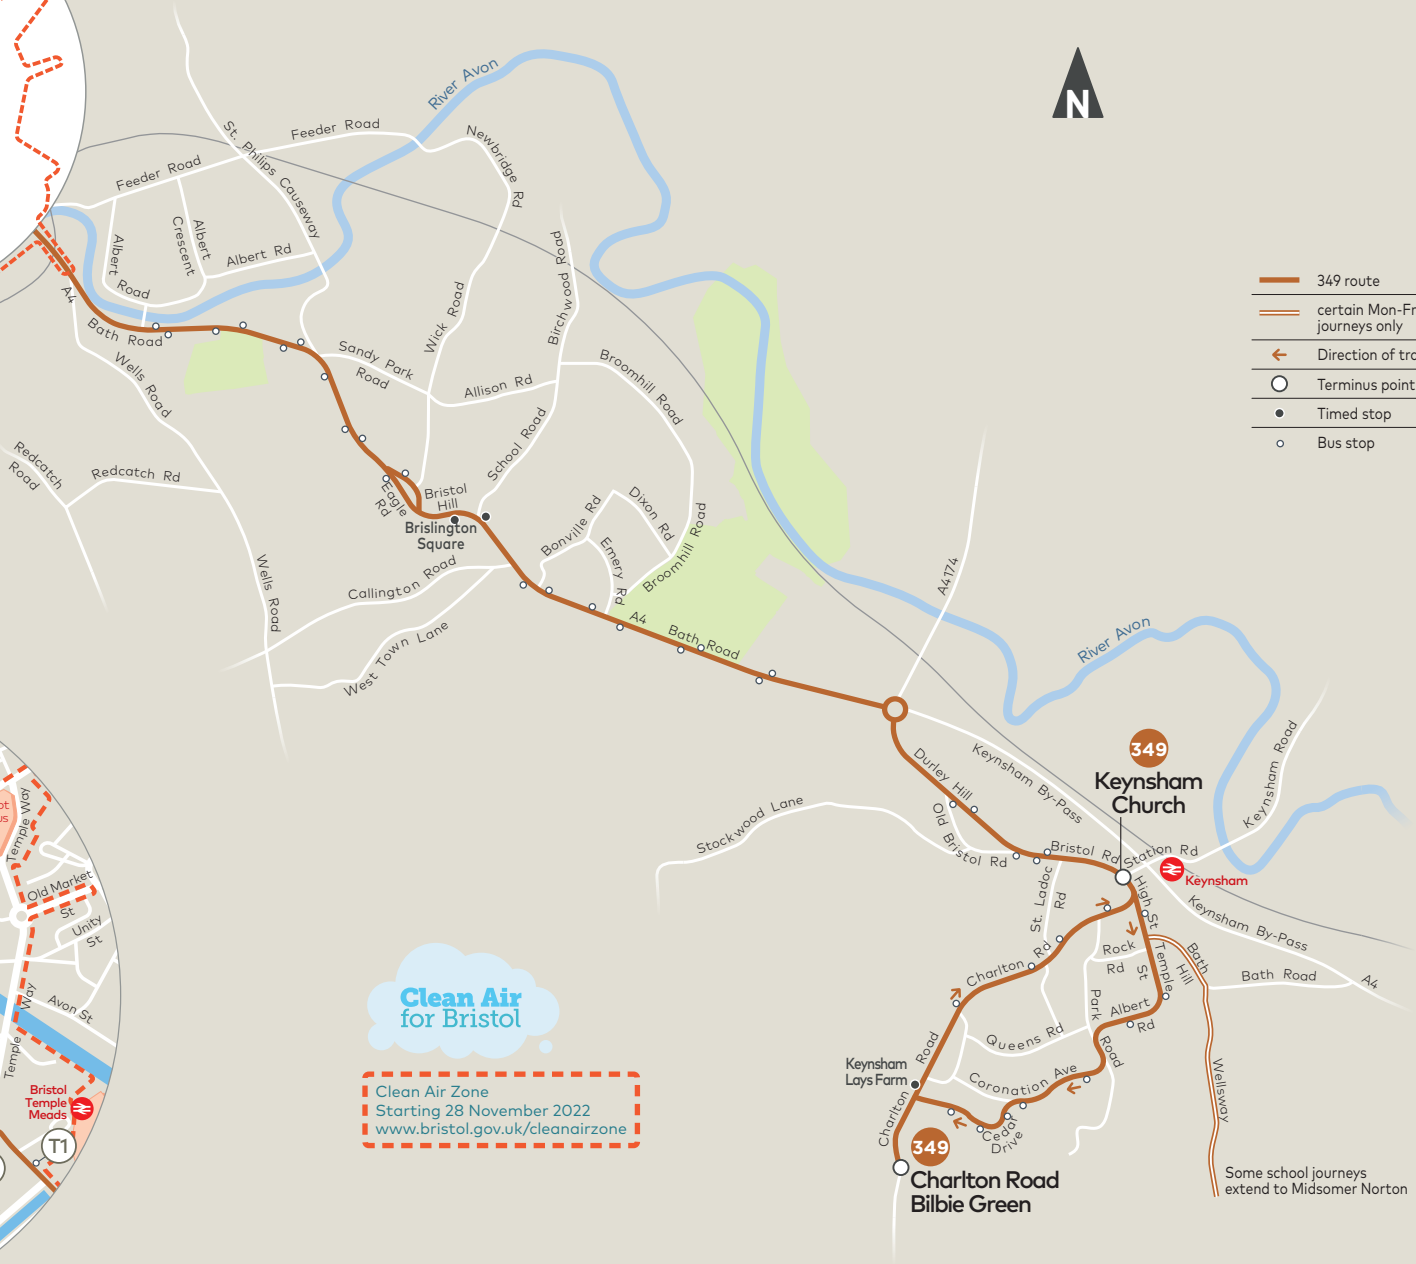

Bristol city centre

Bristol city centre

Clean Air for Bristol

Clean Air Zone
Starting 28 November 2022
www.bristol.gov.uk/cleanairzone

- 349 route
- certain Mon-Fri journeys only
- Direction of travel
- Terminus point
- Timed stop
- Bus stop

Some school journeys extend to Midsomer Norton