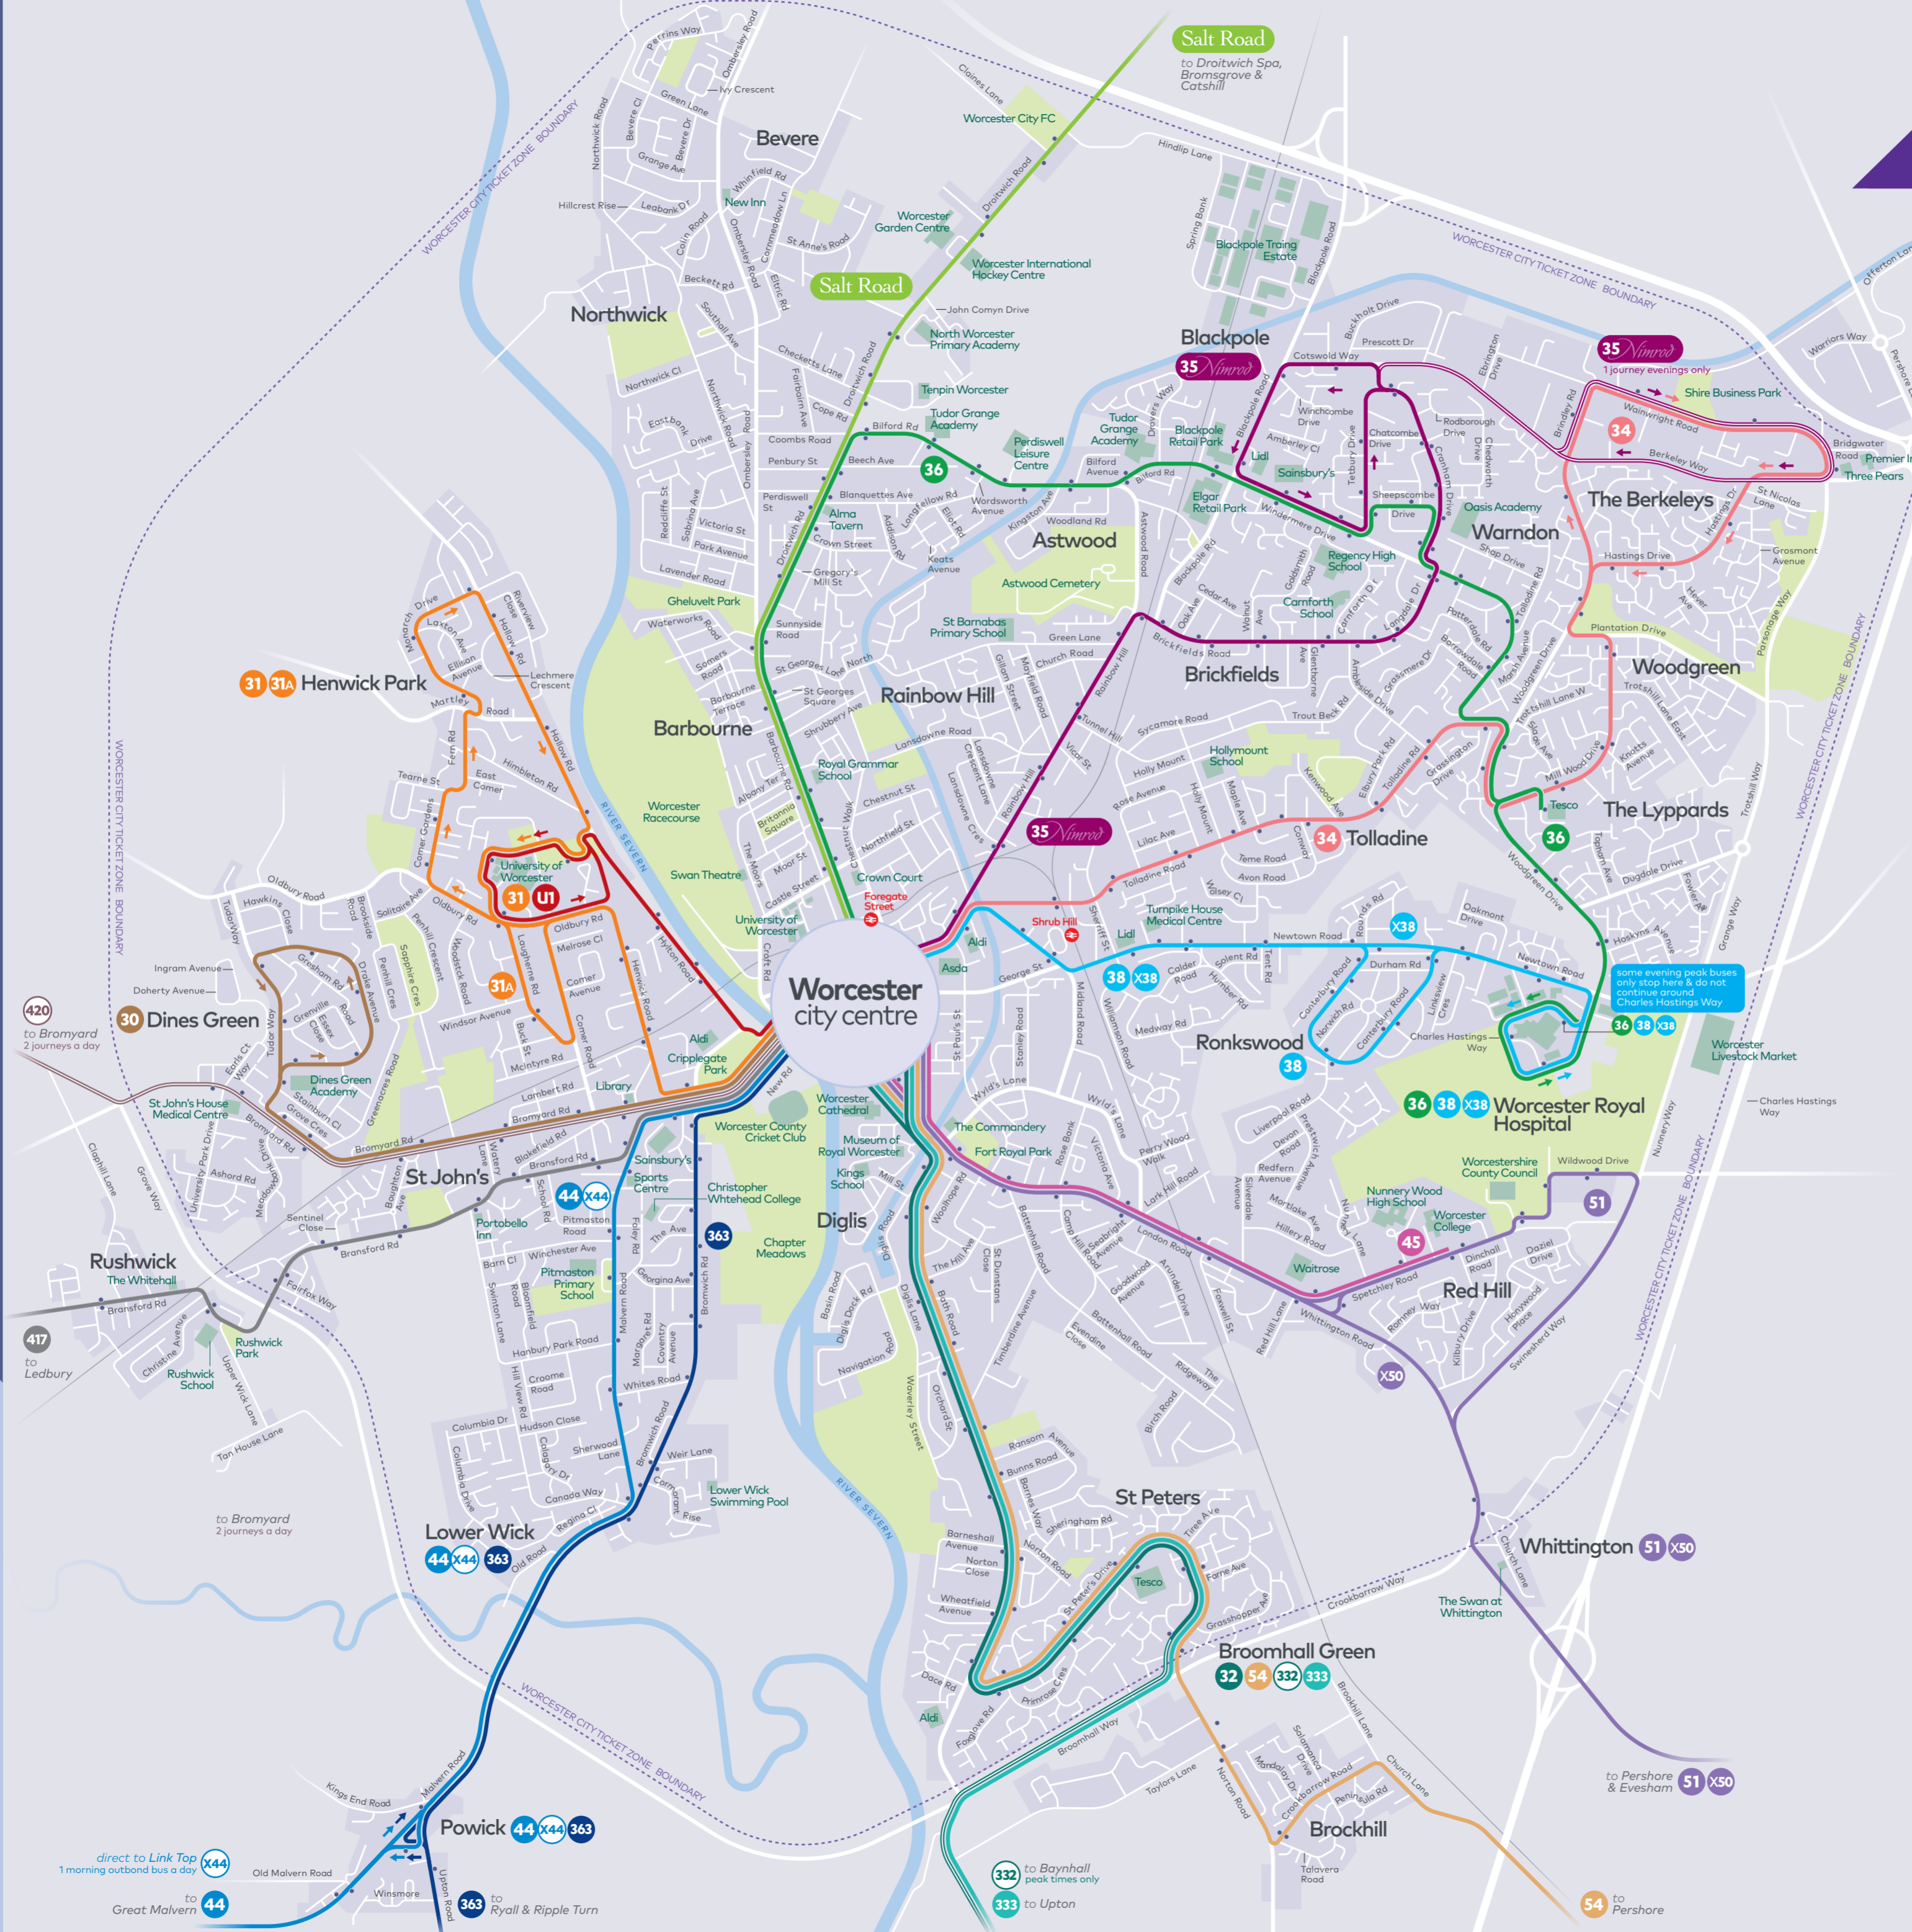

### where to catch your bus in the city centre

	towards	bus station	stop
30	Dines Green	stand J	H
31 31A	Henwick Park	stand E	H
32	Broomhall Green	stand N	F
34	The Berkeleys	stand B	C
35 <i>Nimrod</i>	Blackpole	stand D	C
36	The Lyppards	stand L	A
38 X38	Ronkwood & Hospital	stand C	C
44 X44	Great Malvern	stand H	H
45	Red Hill	stand F	F
X50	Evesham	stand F	F
51	Pershore	stand F	F
54	Broomhall Green	stand N	F
322	Baynhall	stand N	F
333	Upton	stand N	F
363	Ryall & Ripple Turn	stand N	H
417	Ledbury	stand M	
420	Bromyard	stand M	
Salt Road	Droitwich Spa, Bromsgrove & Catshill	stand O	A
U1	University of Worcester	stand E	