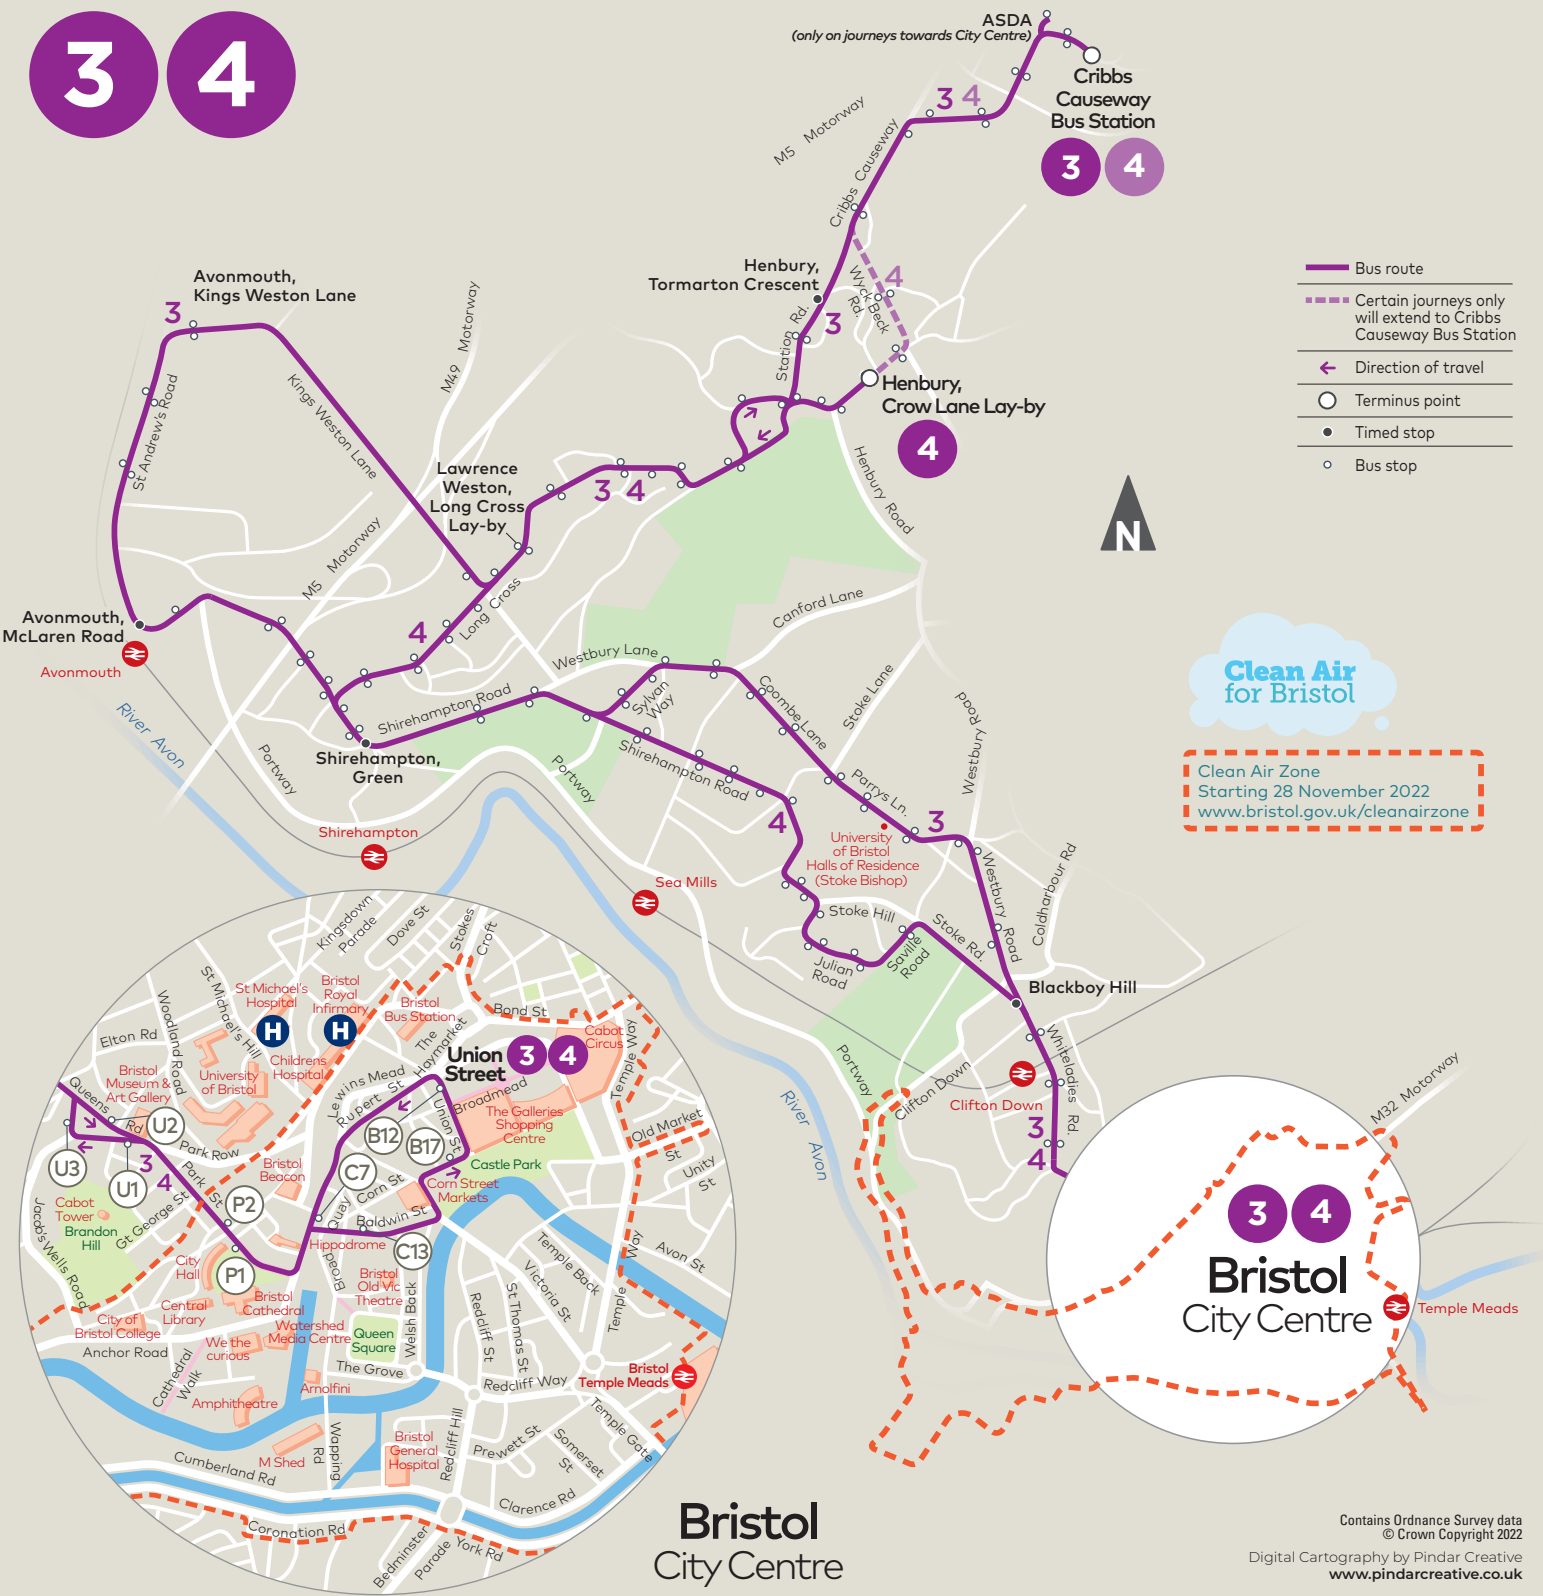

3 4

Bristol City Centre

Contains Ordnance Survey data
© Crown Copyright 2022
Digital Cartography by Pindar Creative
www.pindarcreative.co.uk