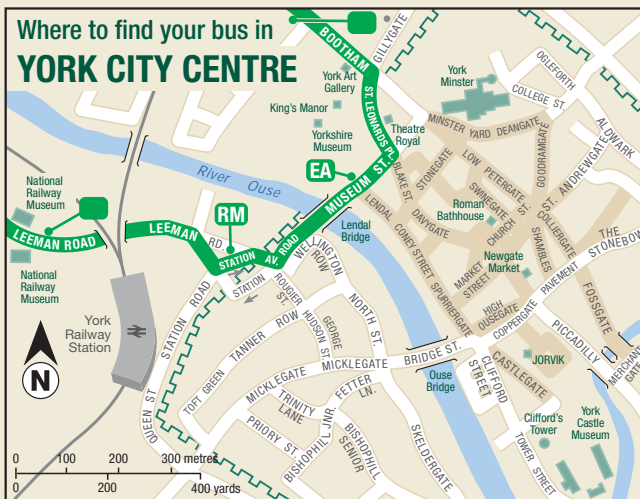

2

2A

Route Map

- Service 2 is a Limited Stop service, stopping only at these bus stops
- Service 2A stops at all bus stops

Route of service 2 and 2A	
Terminus point	
Bus stops served	
Railway line and station	