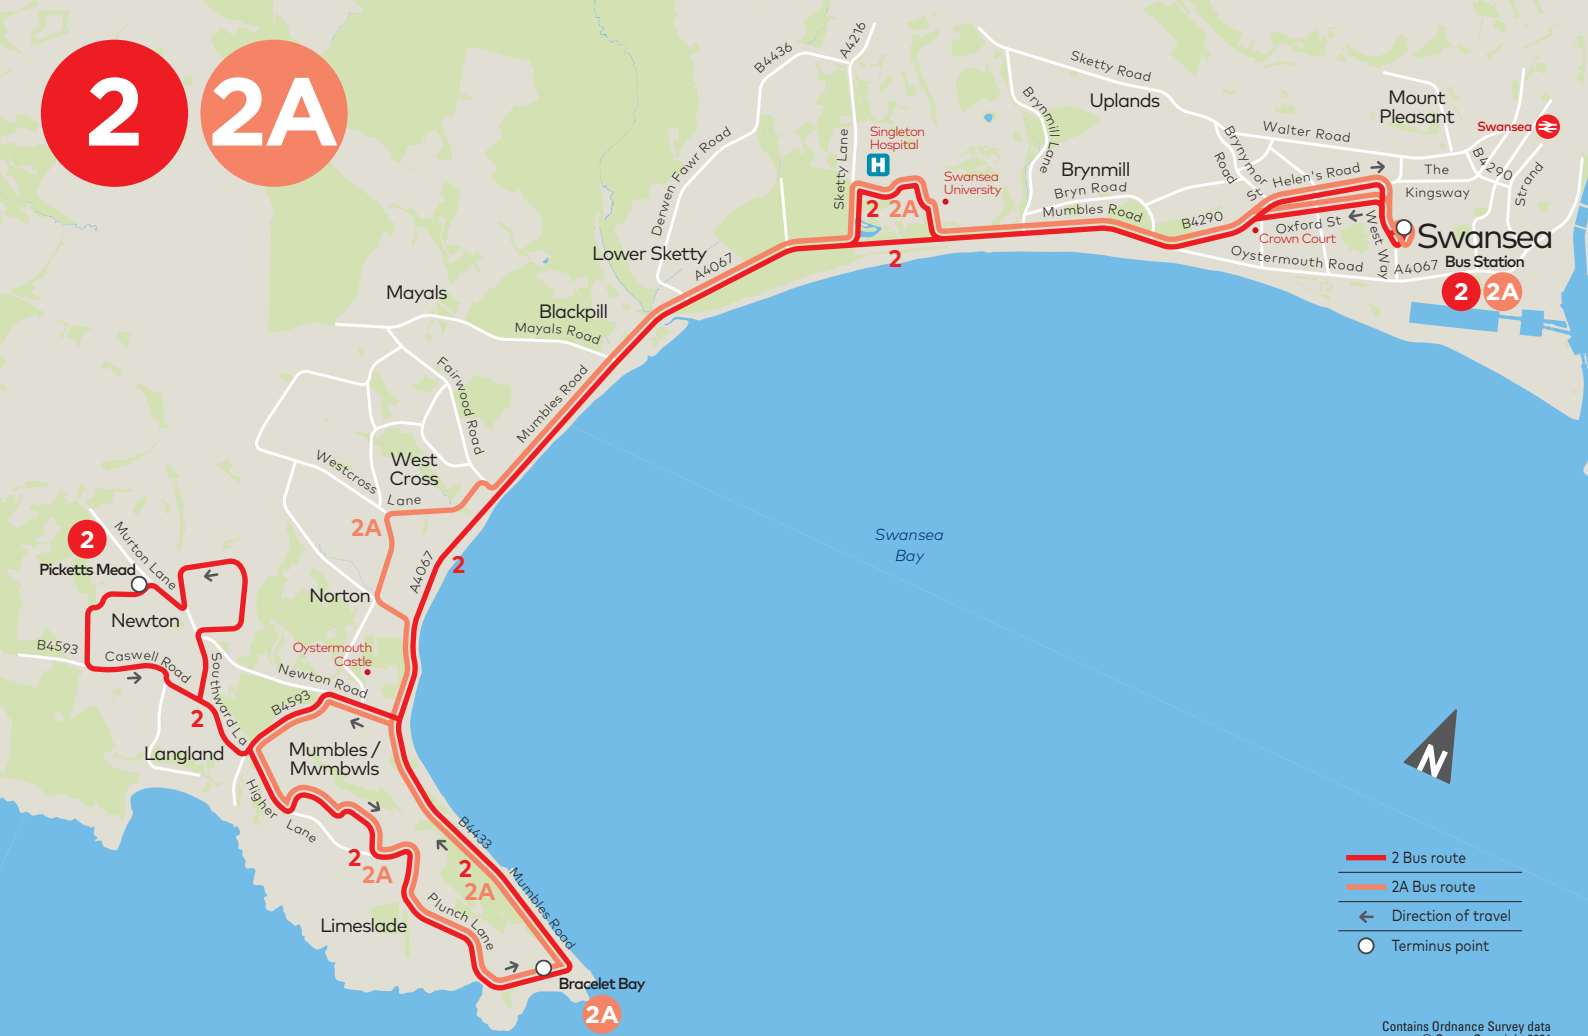

	<i>Service Number</i>	2	2
<b>Slade Road (NE)</b>		1824	1915
Picketts Mead (W)	Arr	1829	1920
Picketts Mead (W)	Dep	1835	1926
Thistleboon (Worcester Drive)		1847	1938
Mumbles (Limeslade Bay)		1850	1941
<b>Mumbles (Oystermouth Square)</b>	Arr	1858	1949
<b>Mumbles (Oystermouth Square)</b>	Dep	1900	1951
Blackpill (Lido)		1907	1958
Swansea (Crown Court)		1916	2007
<b>Swansea Bus Station</b>		1922	2013

	Service Number	2	2
<b>Swansea Bus Station</b>		1750	1845
Guildhall (Crown Court)		1756	1850
Blackpill (Lido)		1807	1858
<b>Oystermouth (Castle)</b>	Arr	1815	1906
<b>Oystermouth (Castle)</b>	Dep	1816	1907
Langland Corner		1820	1911
<b>Slade Road (NE)</b>		1824	1915

# 2 2A

- 2 Bus route
- 2A Bus route
- ← Direction of travel
- Terminus point