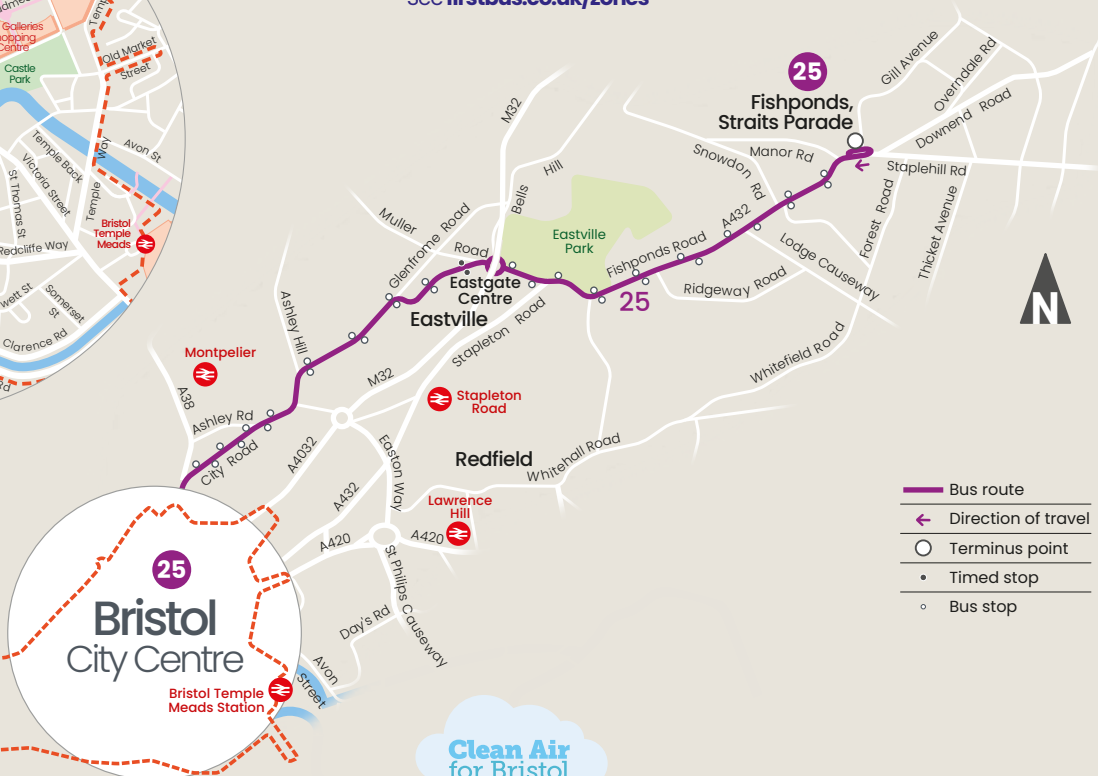

# Bristol City Centre

## Which ticket zones?

**Bristol Zone** – tickets valid throughout

**West of England Zone** – tickets valid throughout

See [firstbus.co.uk/zones](http://firstbus.co.uk/zones)

25

- Bus route
- Direction of travel
- Terminus point
- Timed stop
- Bus stop

25  
**Bristol City Centre**

Bristol Temple Meads Station

Clean Air for Bristol

Clean Air Zone  
[www.bristol.gov.uk/cleanairzone](http://www.bristol.gov.uk/cleanairzone)