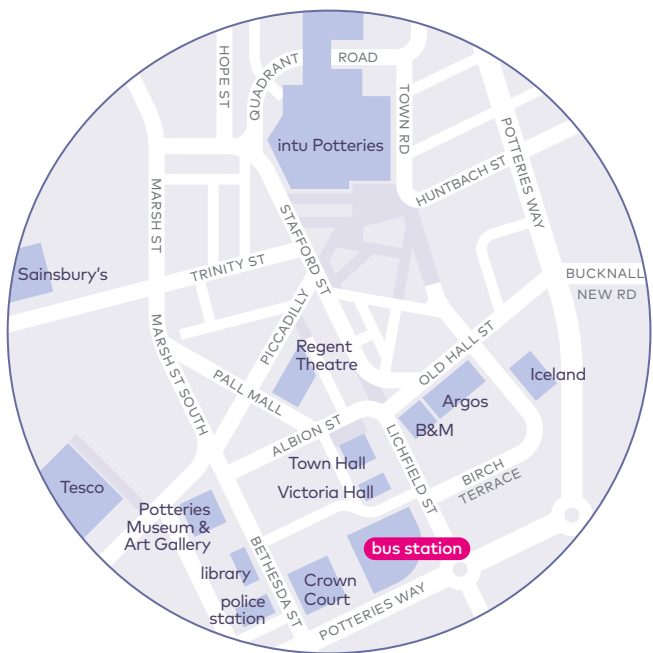

where to catch your bus in Hanley

- getting on
- getting off

where to catch your bus in Stoke

- towards Hanley
- towards Trentham