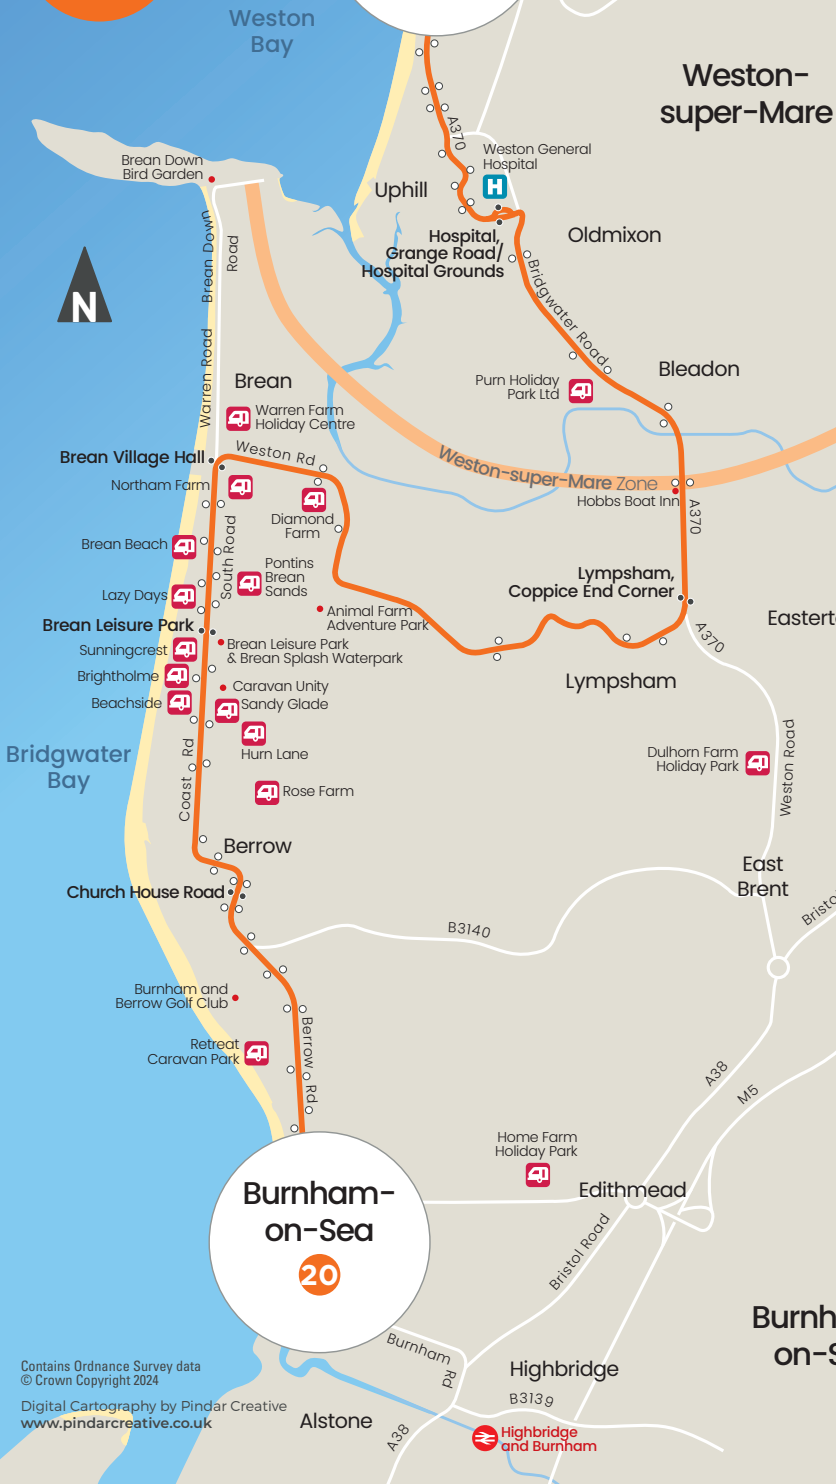

Note S - journey operates from Monday 7th April 2025 to Friday 5th September 2025

All journeys continue to Burnham-on-Sea, Old Pier Tavern (Town Centre) upon arrival at Burnham-on-Sea Swimming Pool.

Saturday (except Public Holidays)

Note S - journey operates from Saturday 12th April 2025 to Saturday 6th September 2025.

All journeys continue to Burnham-on-Sea, Old Pier Tavern (Town Centre) upon arrival at Burnham-on-Sea Swimming Pool.

Service Number	S	
	20	20
Burnham-on-Sea, Swimming Pool	1829	1859
Burnham-on-Sea, Old Pier Tavern	1837	1907

Note S - journey operates from Saturday 12th April 2025 to Saturday 6th September 2025.

Sunday and Public Holidays (except Christmas Day, Boxing Day and New Year's Day)

20

20
Weston-super-Mare

Burnham-on-Sea
20

Which ticket zones?
Weston-super-Mare Zone - tickets valid between Weston-super-Mare town centre and Hobbs Boat Inn
West of England Zone - tickets valid throughout
 See firstbus.co.uk/zones