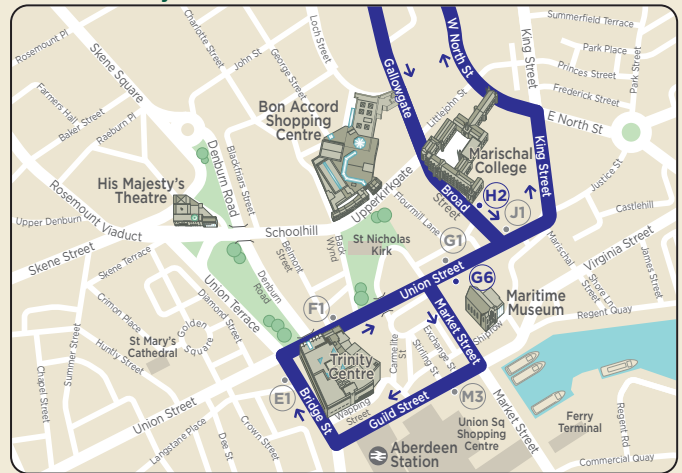

20

Route Map

Where to find your bus in ABERDEEN CITY CENTRE

Route of service 20	
Terminus point	
Bus stops served to Hillhead	
Bus stops served to Guild Street, City Centre	
Railway station	