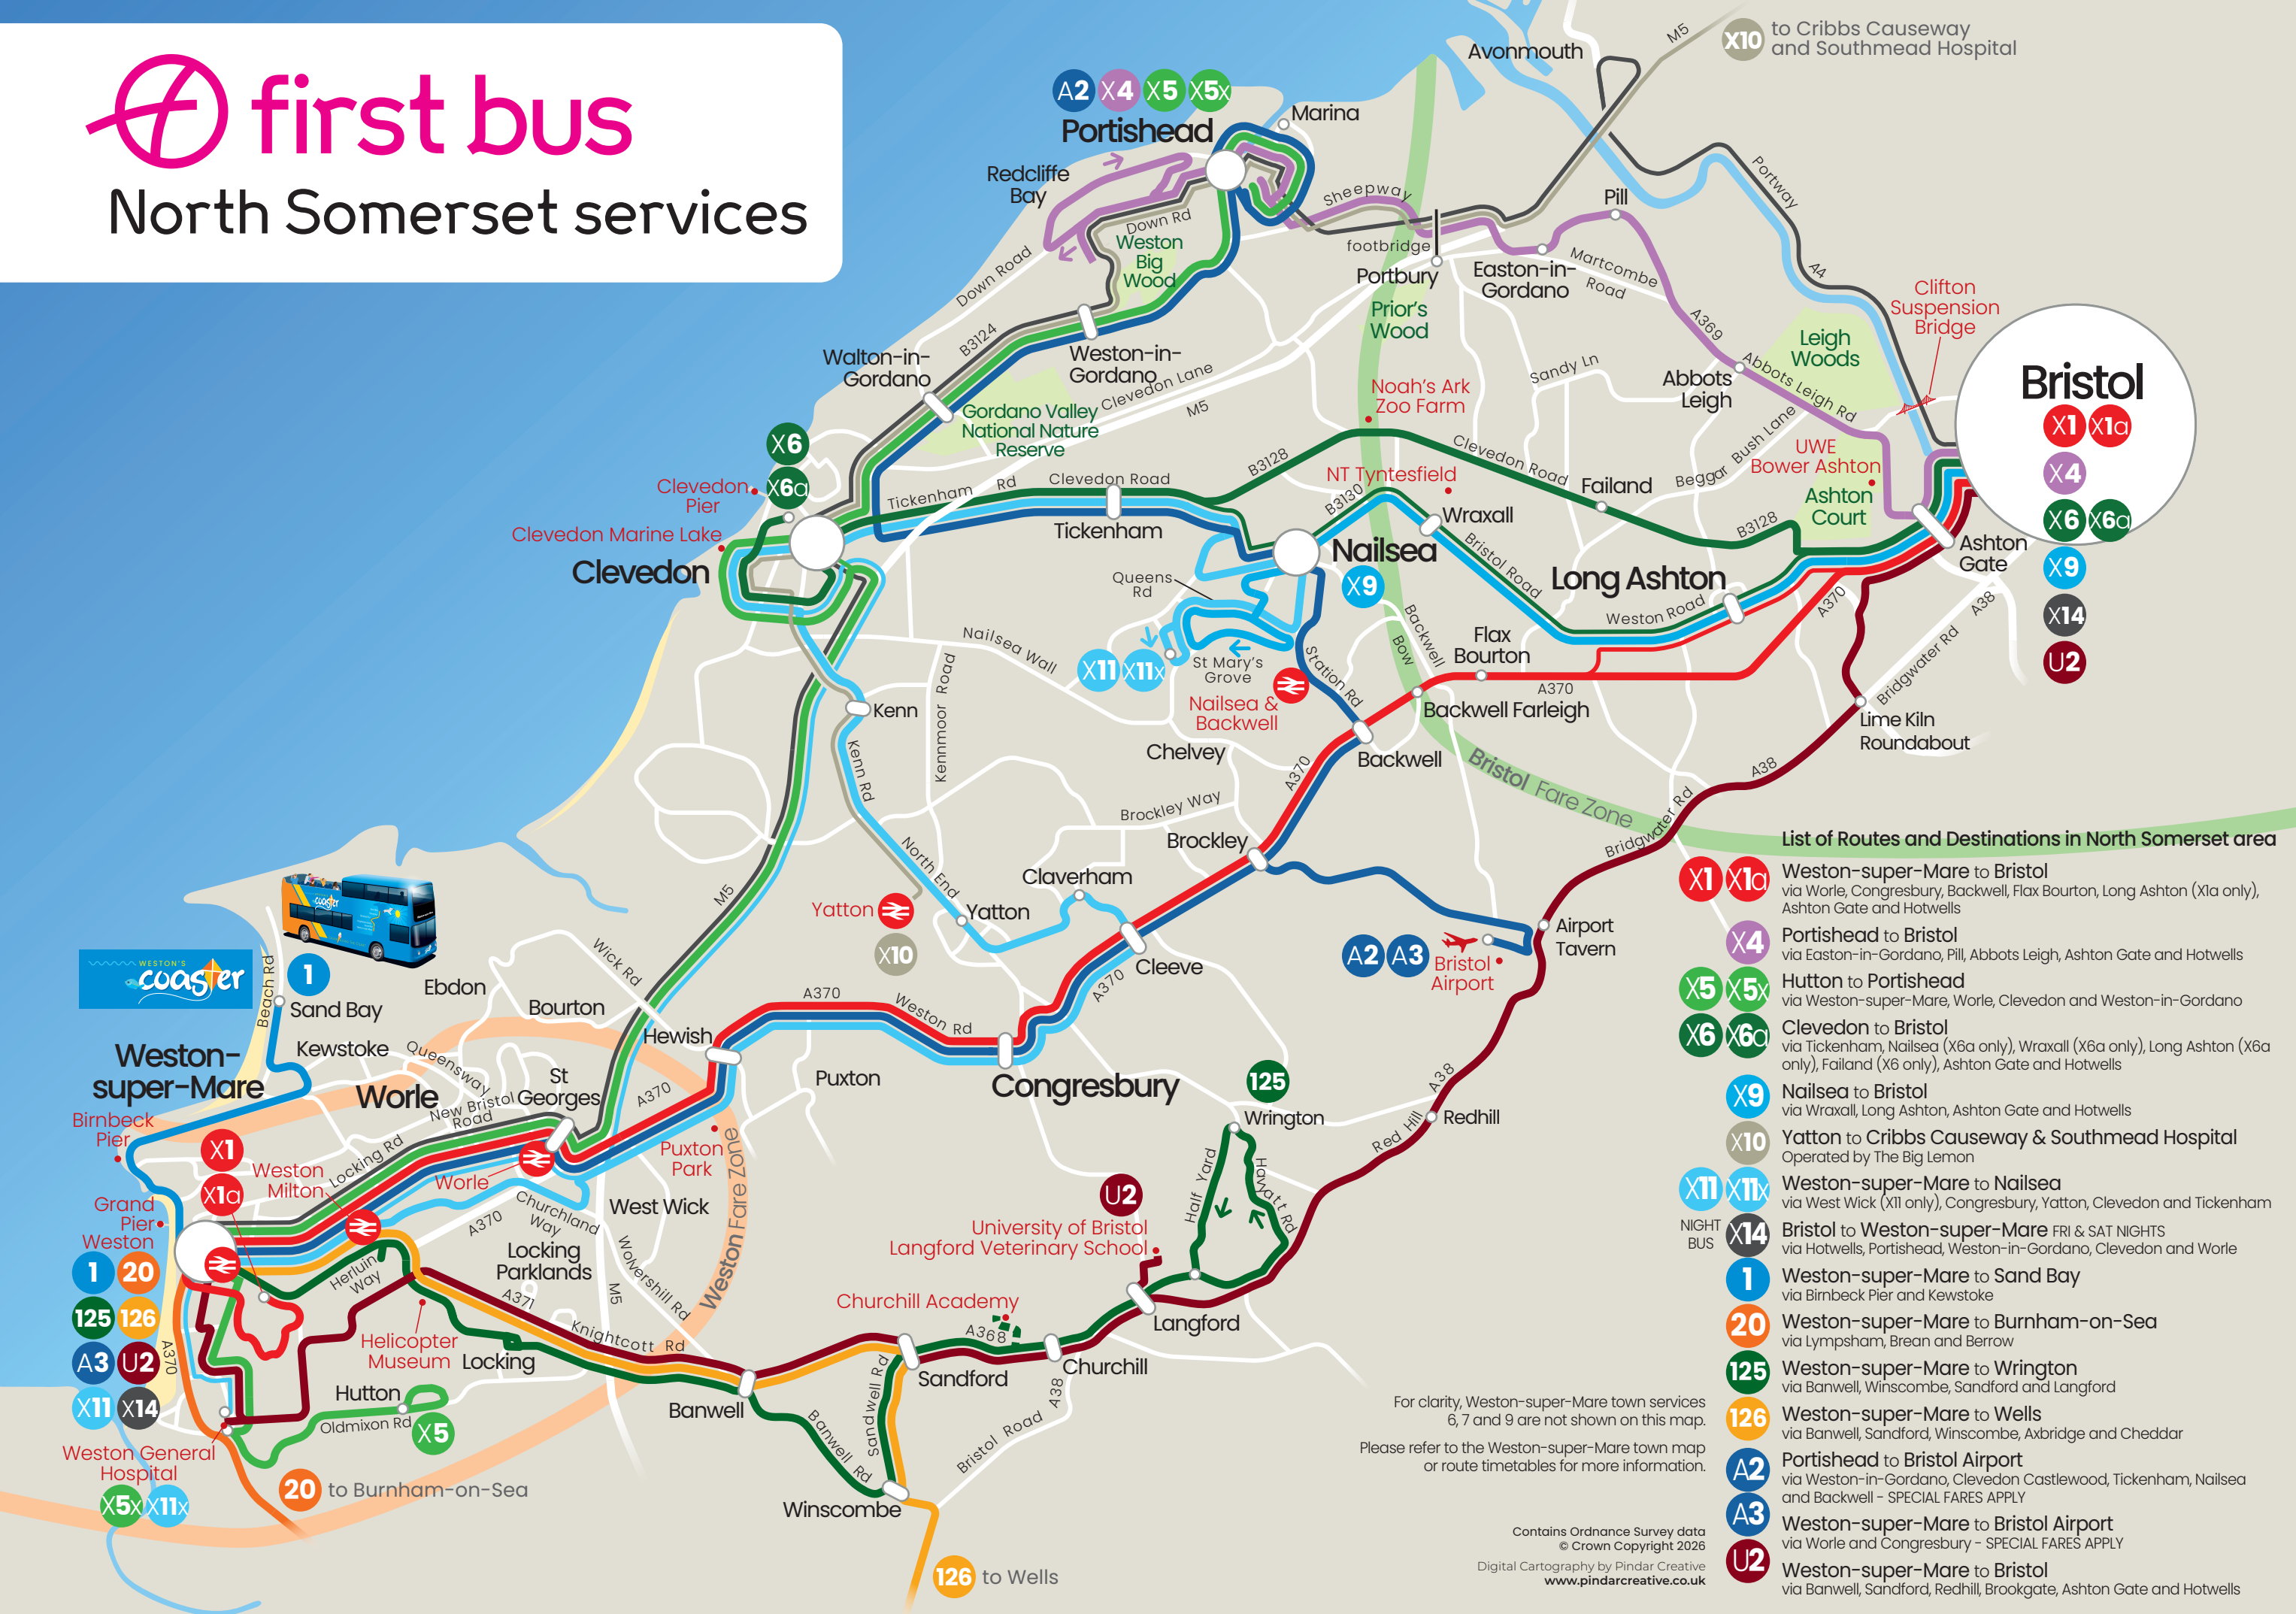

first bus

North Somerset services

Bristol

- X1 X1a
- X4
- X6 X6a
- X9
- X14
- U2

List of Routes and Destinations in North Somerset area

- X1 X1a** Weston-super-Mare to Bristol via Worle, Congresbury, Backwell, Flax Bourton, Long Ashton (X1a only), Ashton Gate and Hotwells
- X4** Portishead to Bristol via Easton-in-Gordano, Pill, Abbots Leigh, Ashton Gate and Hotwells
- X5 X5x** Hutton to Portishead via Weston-super-Mare, Worle, Clevedon and Weston-in-Gordano
- X6 X6a** Clevedon to Bristol via Tickenham, Nailsea (X6a only), Wraxall (X6a only), Long Ashton (X6a only), Failand (X6 only), Ashton Gate and Hotwells
- X9** Nailsea to Bristol via Wraxall, Long Ashton, Ashton Gate and Hotwells
- X10** Yatton to Cribbs Causeway & Southmead Hospital Operated by The Big Lemon
- X11 X11x** Weston-super-Mare to Nailsea via West Wick (X11 only), Congresbury, Yatton, Clevedon and Tickenham
- NIGHT BUS X14** Bristol to Weston-super-Mare FRI & SAT NIGHTS via Hotwells, Portishead, Weston-in-Gordano, Clevedon and Worle
- 1** Weston-super-Mare to Sand Bay via Birnbeck Pier and Kewstoke
- 20** Weston-super-Mare to Burnham-on-Sea via Lymsham, Breaton and Berrow
- 125** Weston-super-Mare to Wrington via Banwell, Winscombe, Sandford and Langford
- 126** Weston-super-Mare to Wells via Banwell, Sandford, Winscombe, Axbridge and Cheddar
- A2** Portishead to Bristol Airport via Weston-in-Gordano, Clevedon Castlewood, Tickenham, Nailsea and Backwell - SPECIAL FARES APPLY
- A3** Weston-super-Mare to Bristol Airport via Worle and Congresbury - SPECIAL FARES APPLY
- U2** Weston-super-Mare to Bristol via Banwell, Sandford, Redhill, Brookgate, Ashton Gate and Hotwells

For clarity, Weston-super-Mare town services 6, 7 and 9 are not shown on this map. Please refer to the Weston-super-Mare town map or route timetables for more information.