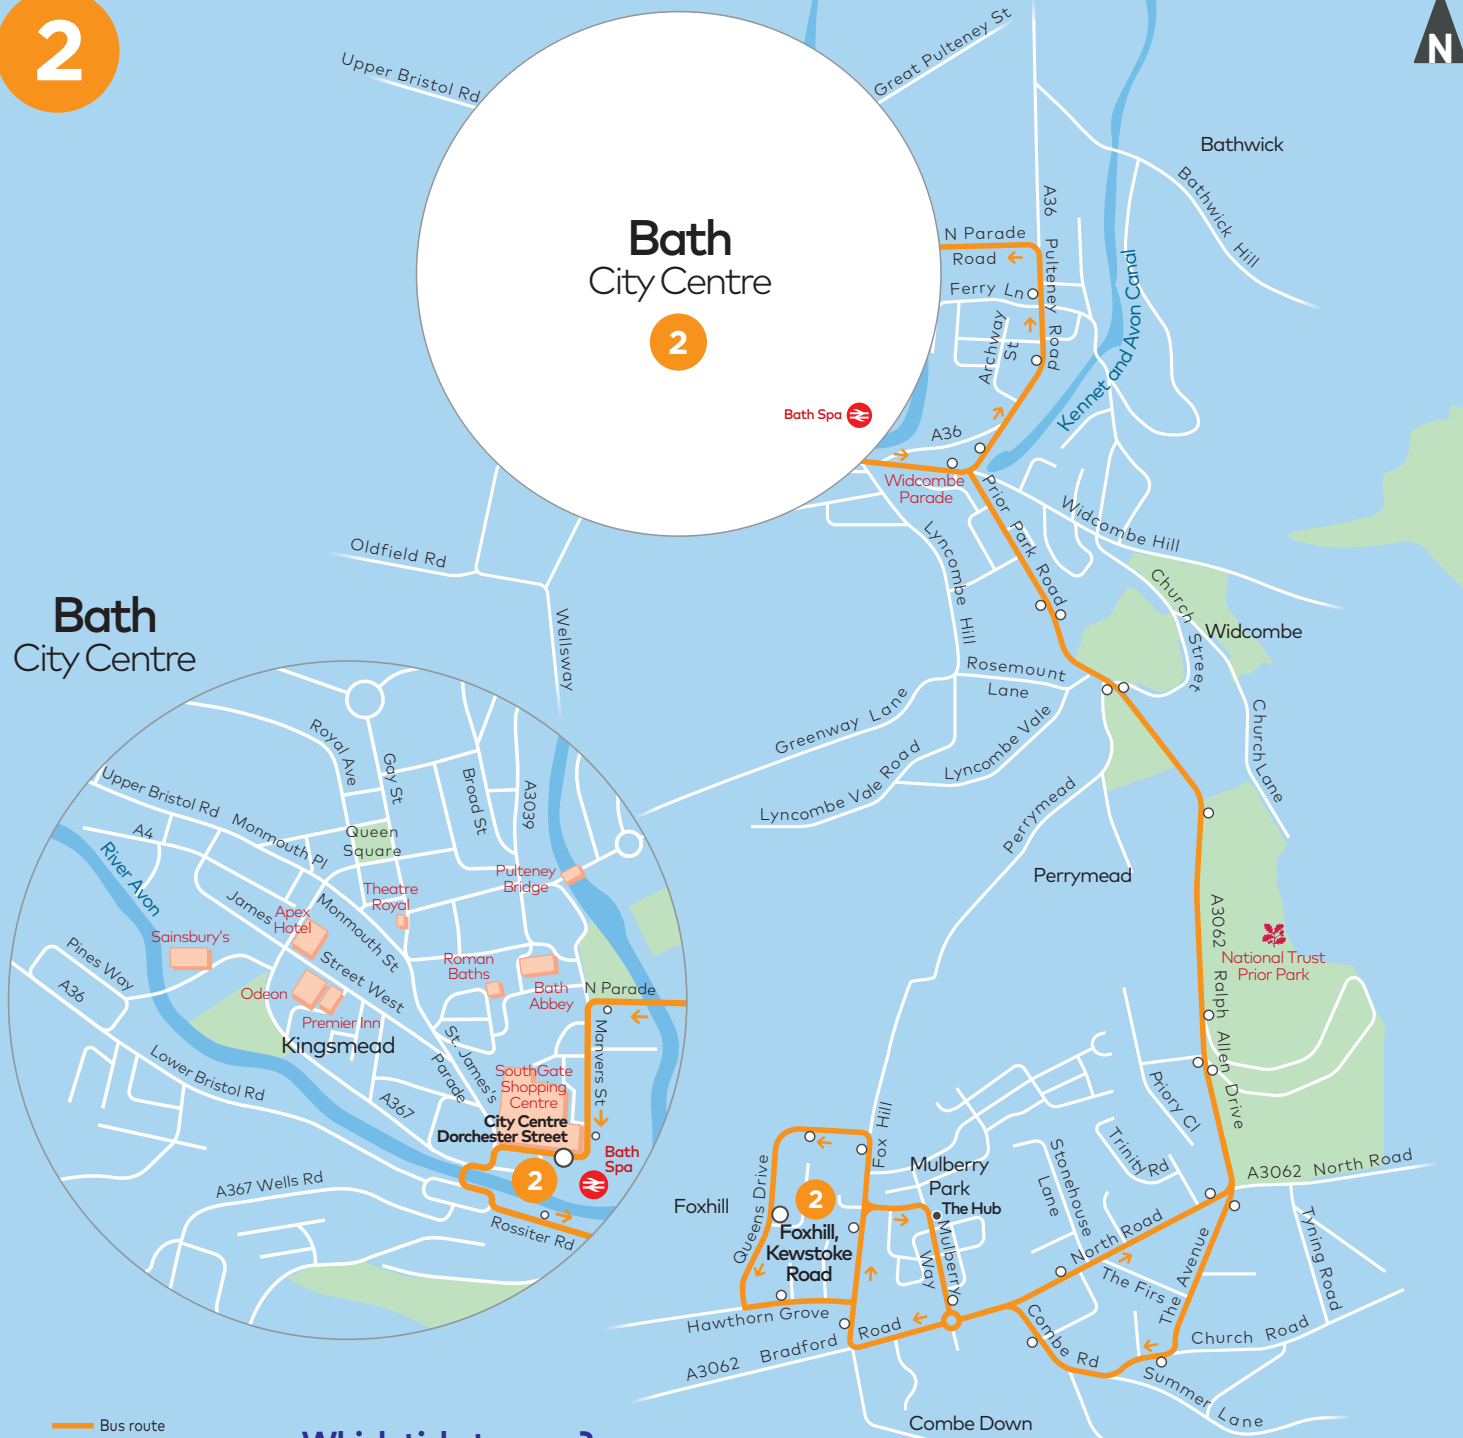

Bath City Centre

Bath City Centre

2

- Bus route
- Direction of travel
- Terminus point
- Timed stop
- Other stop

Which ticket zones?
Bath Zone - tickets valid throughout
West of England Zone - tickets valid throughout
 See firstbus.co.uk/zones