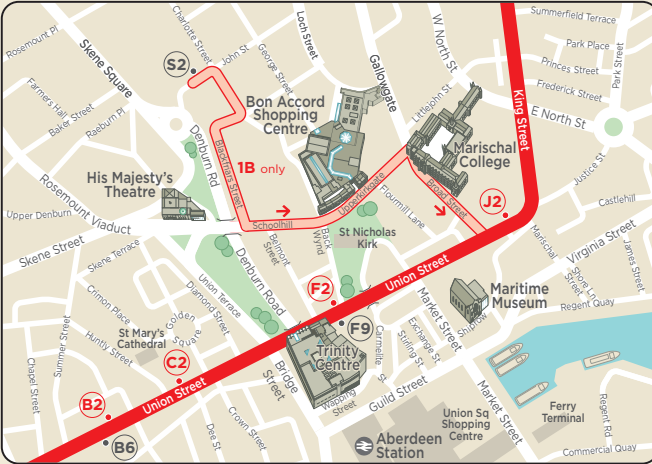

1 1B 2

Route Map

Where to find your bus in ABERDEEN CITY CENTRE

Route of service 1, 1B, 2	
RGU term time only	
Terminus point	
Bus stops served to Danestone, Ashwood or Dubford	
Bus stops served to Auchinyell, RGU or Garthdee	
Railway station	