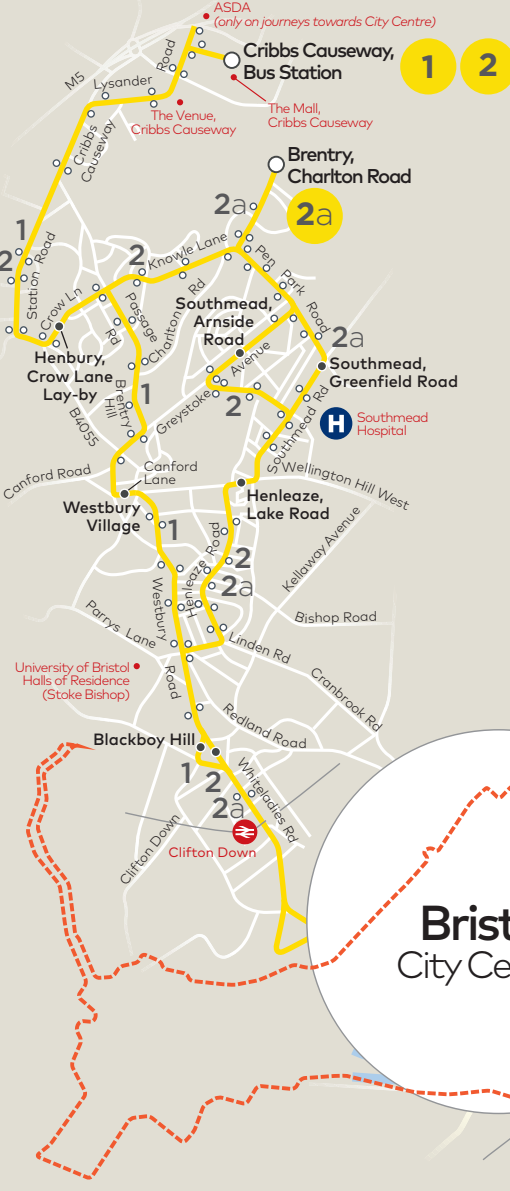

Bristol City Centre

- Bus route
- ← Direction of travel
- Terminus point
- Timed stop
- Bus stop