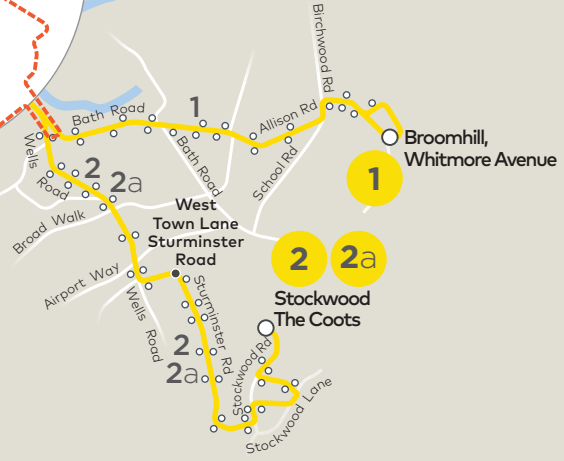

Paying on the bus? Use your contactless card

Broomhill - City Centre - Cribbs Causeway Stockwood - Cribbs Causeway

Valid from 9 October 2022

via Temple Meads, Henleaze (2), Southmead (2), Westbury (1) and Henbury (1, 2)

Bristol City Centre

- Bus route
- ← Direction of travel
- Terminus point
- Timed stop
- Bus stop

Clean Air for Bristol

Clean Air Zone
Starting 28 November 2022
www.bristol.gov.uk/cleanairzone