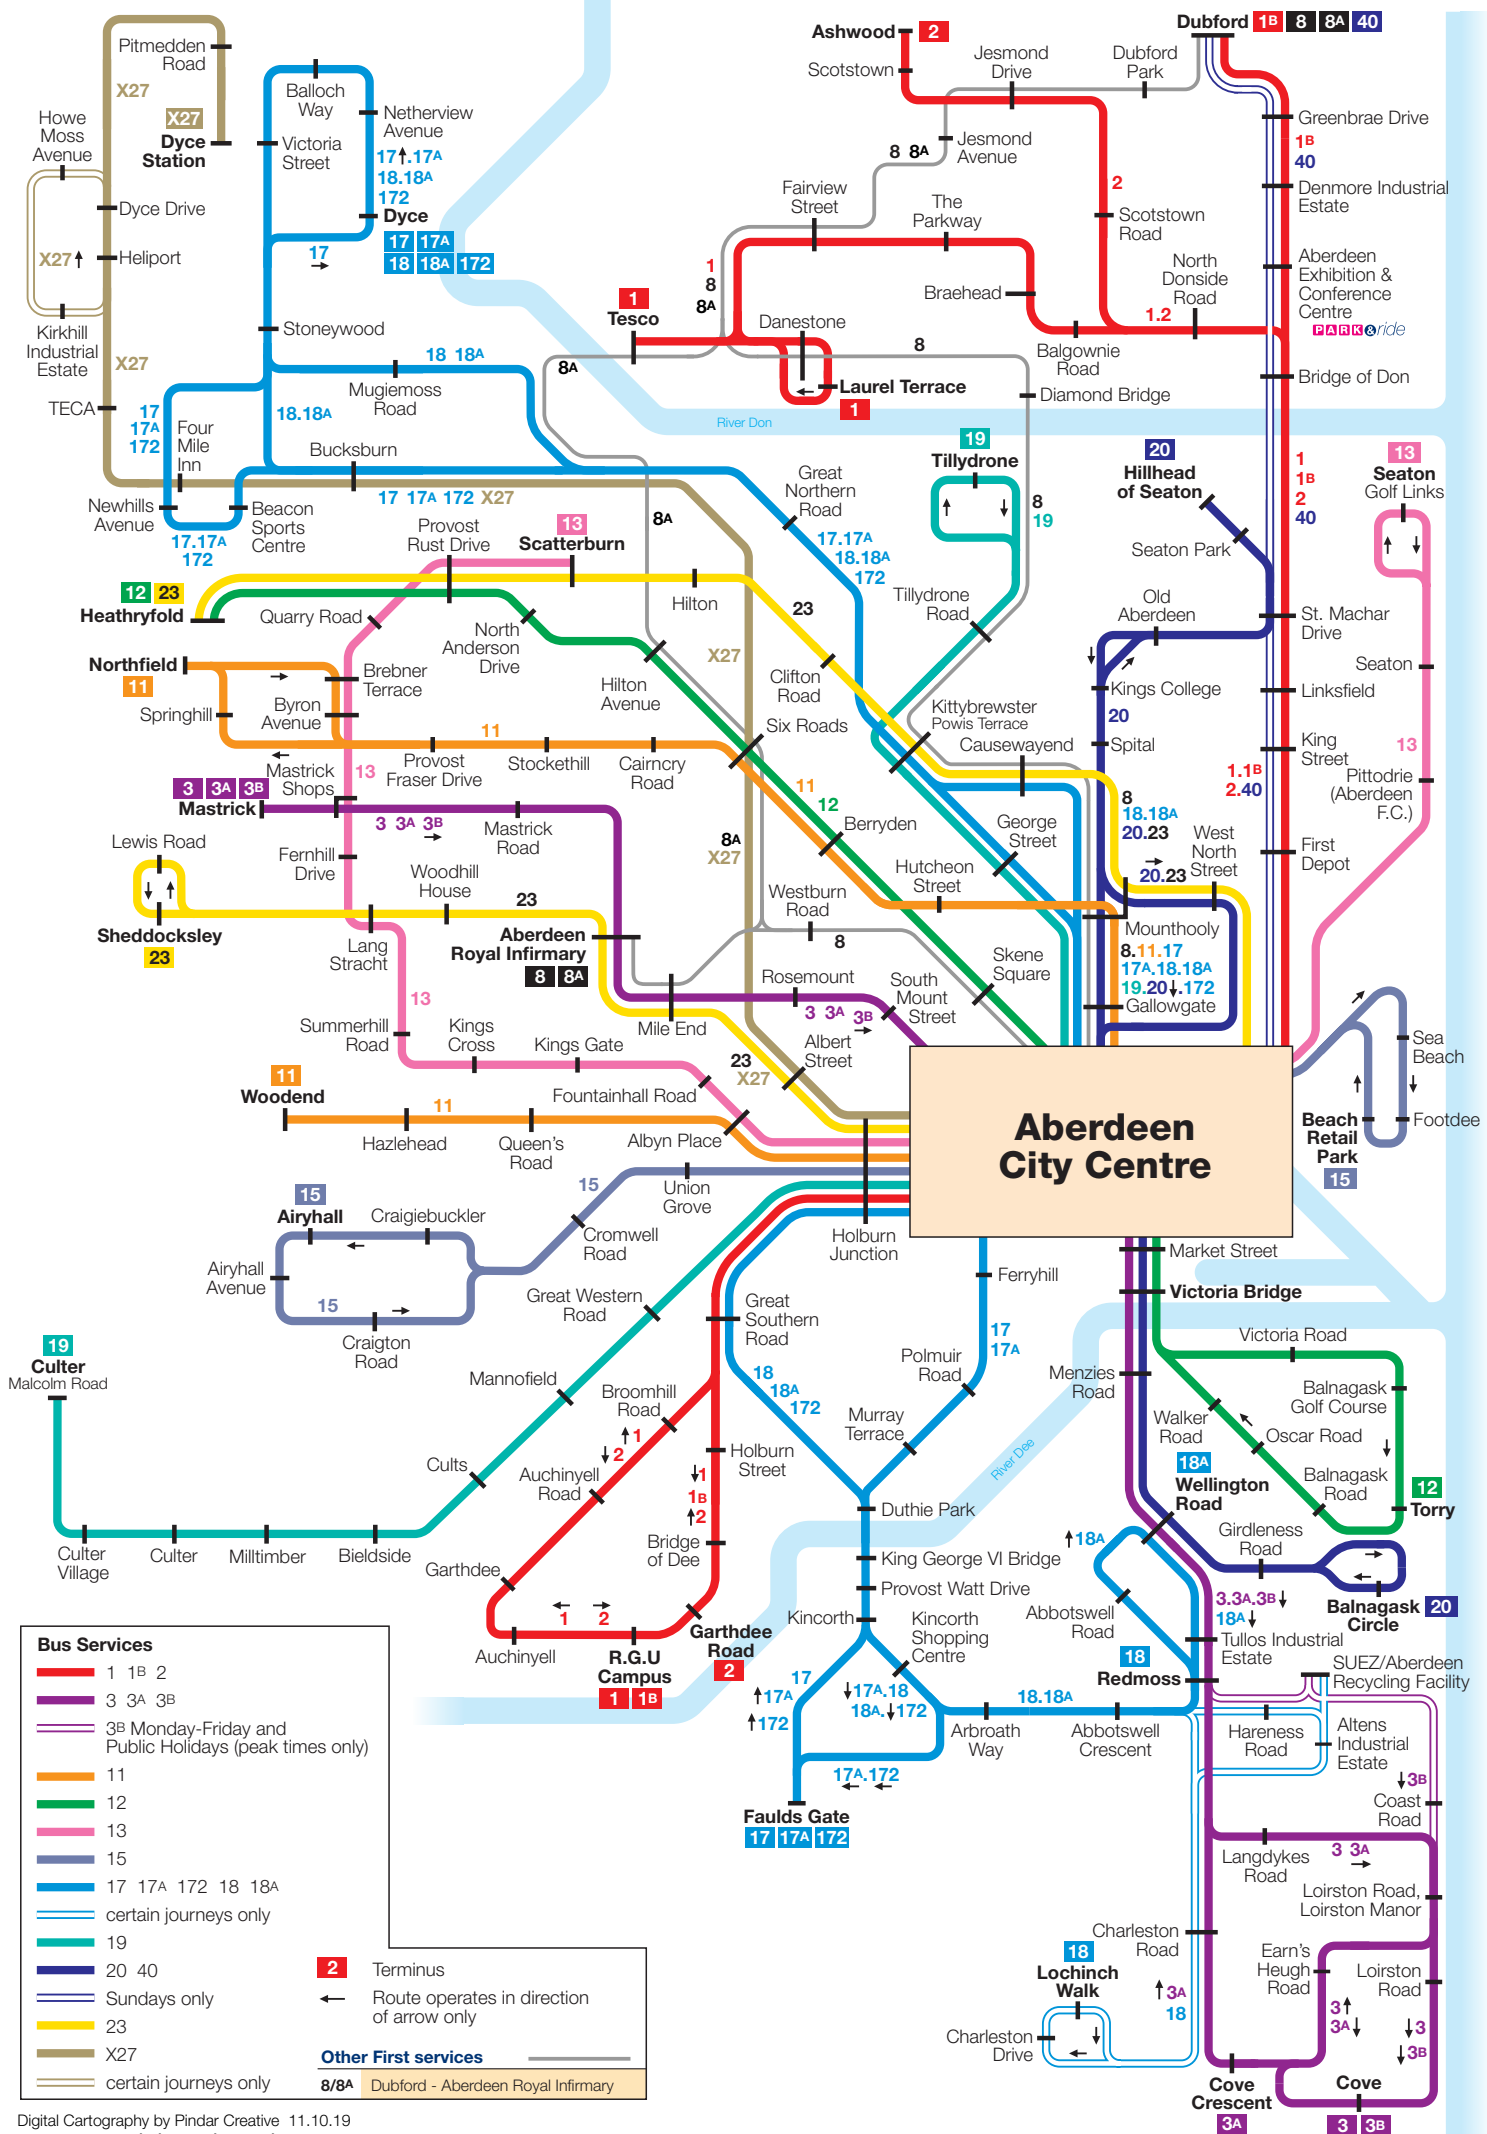

Bus Services

- 1 1B 2
- 3 3A 3B
- 3B Monday-Friday and Public Holidays (peak times only)
- 11
- 12
- 13
- 15
- 17 17A 172 18 18A
- certain journeys only
- 19
- 20 40
- Sundays only
- 23
- X27
- certain journeys only

Other First services

- 8/8A Dubford - Aberdeen Royal Infirmary

2 Terminus

← Route operates in direction of arrow only