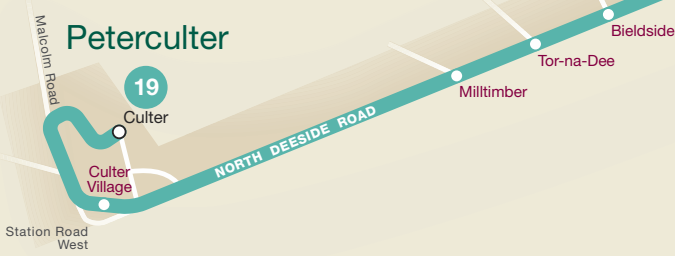

Where to find your bus in ABERDEEN CITY CENTRE

Route of service 19	
Terminus point	
Bus stops served to Culter	
Bus stops served to Tillydrone	
Other bus stops	
Railway line and station	
First Travel Shop	