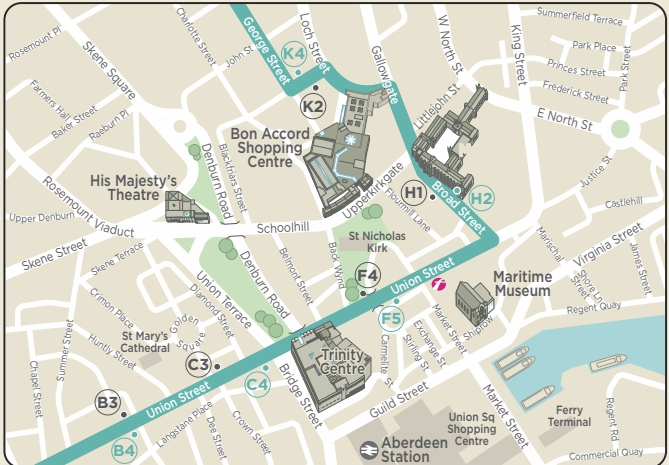

Where to find your bus in ABERDEEN CITY CENTRE

Route of service 19	
Terminus point	
Bus stops served to Culter	
Bus stops served to Tillydrone	
Other bus stops	
Railway line and station	
First Travel Shop	