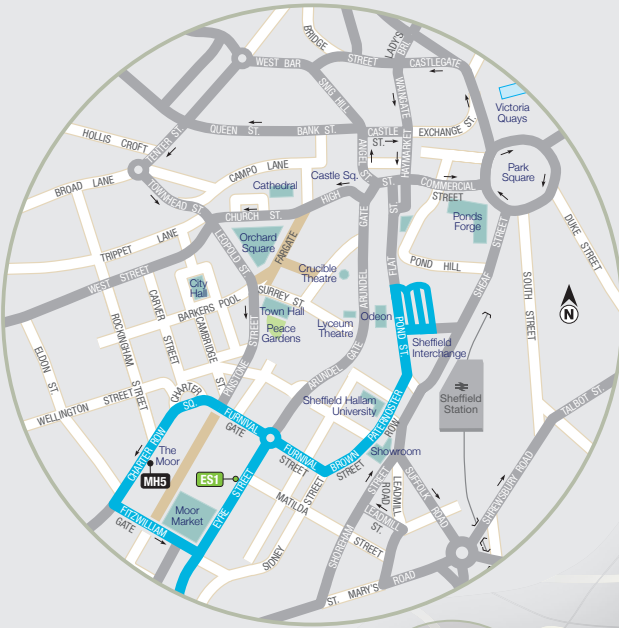

18/19 Route Map

Sheffield City Centre

18/19	
Timing point	
Terminus point	
Bus runs in the direction of arrow	