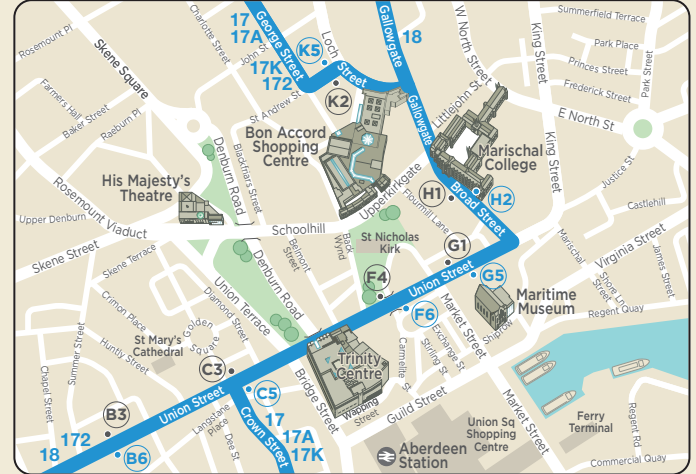

Route Map

17

17A

17K

17S

18

18A

18S

172

for continuation to Dyce,
see centre pages

17,17A,17K,18,18A,18S,172

18,18A,18S

17,17A,17K,172

Aberdeen City Centre

First Aberdeen

Where to find your bus in ABERDEEN CITY CENTRE

Route of services
17, 17A, 17K, 17S, 18, 18A, 18S, 172

Certain journeys only

Terminus Point

Bus stops served towards
Faulds Gate/Redmoss/Altens

Bus stops served towards
Newhills/Dyce

Other bus stops

Railway Station