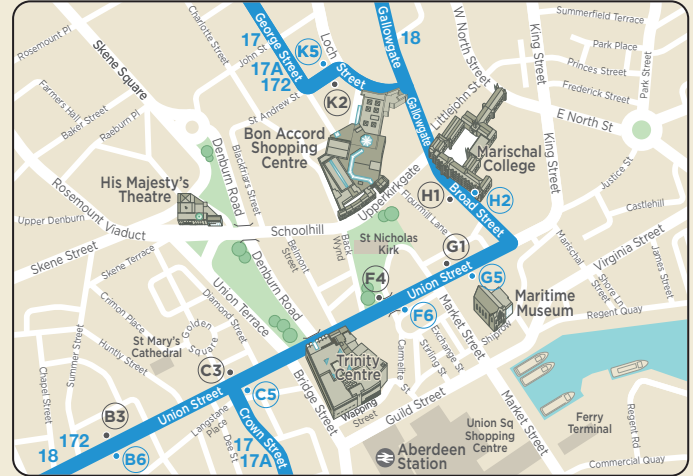

for continuation to Dyce,
see centre pages

17, 17A, 18, 172

Where to find your bus in ABERDEEN CITY CENTRE

Route of services
17, 17A, 18, 172

Certain journeys only

Terminus Point

Bus stops served towards
Faulds Gate/Redmoss/Alpens

Bus stops served towards
Newhills/Dyce

Other bus stops

Railway Station

First Travel Centre