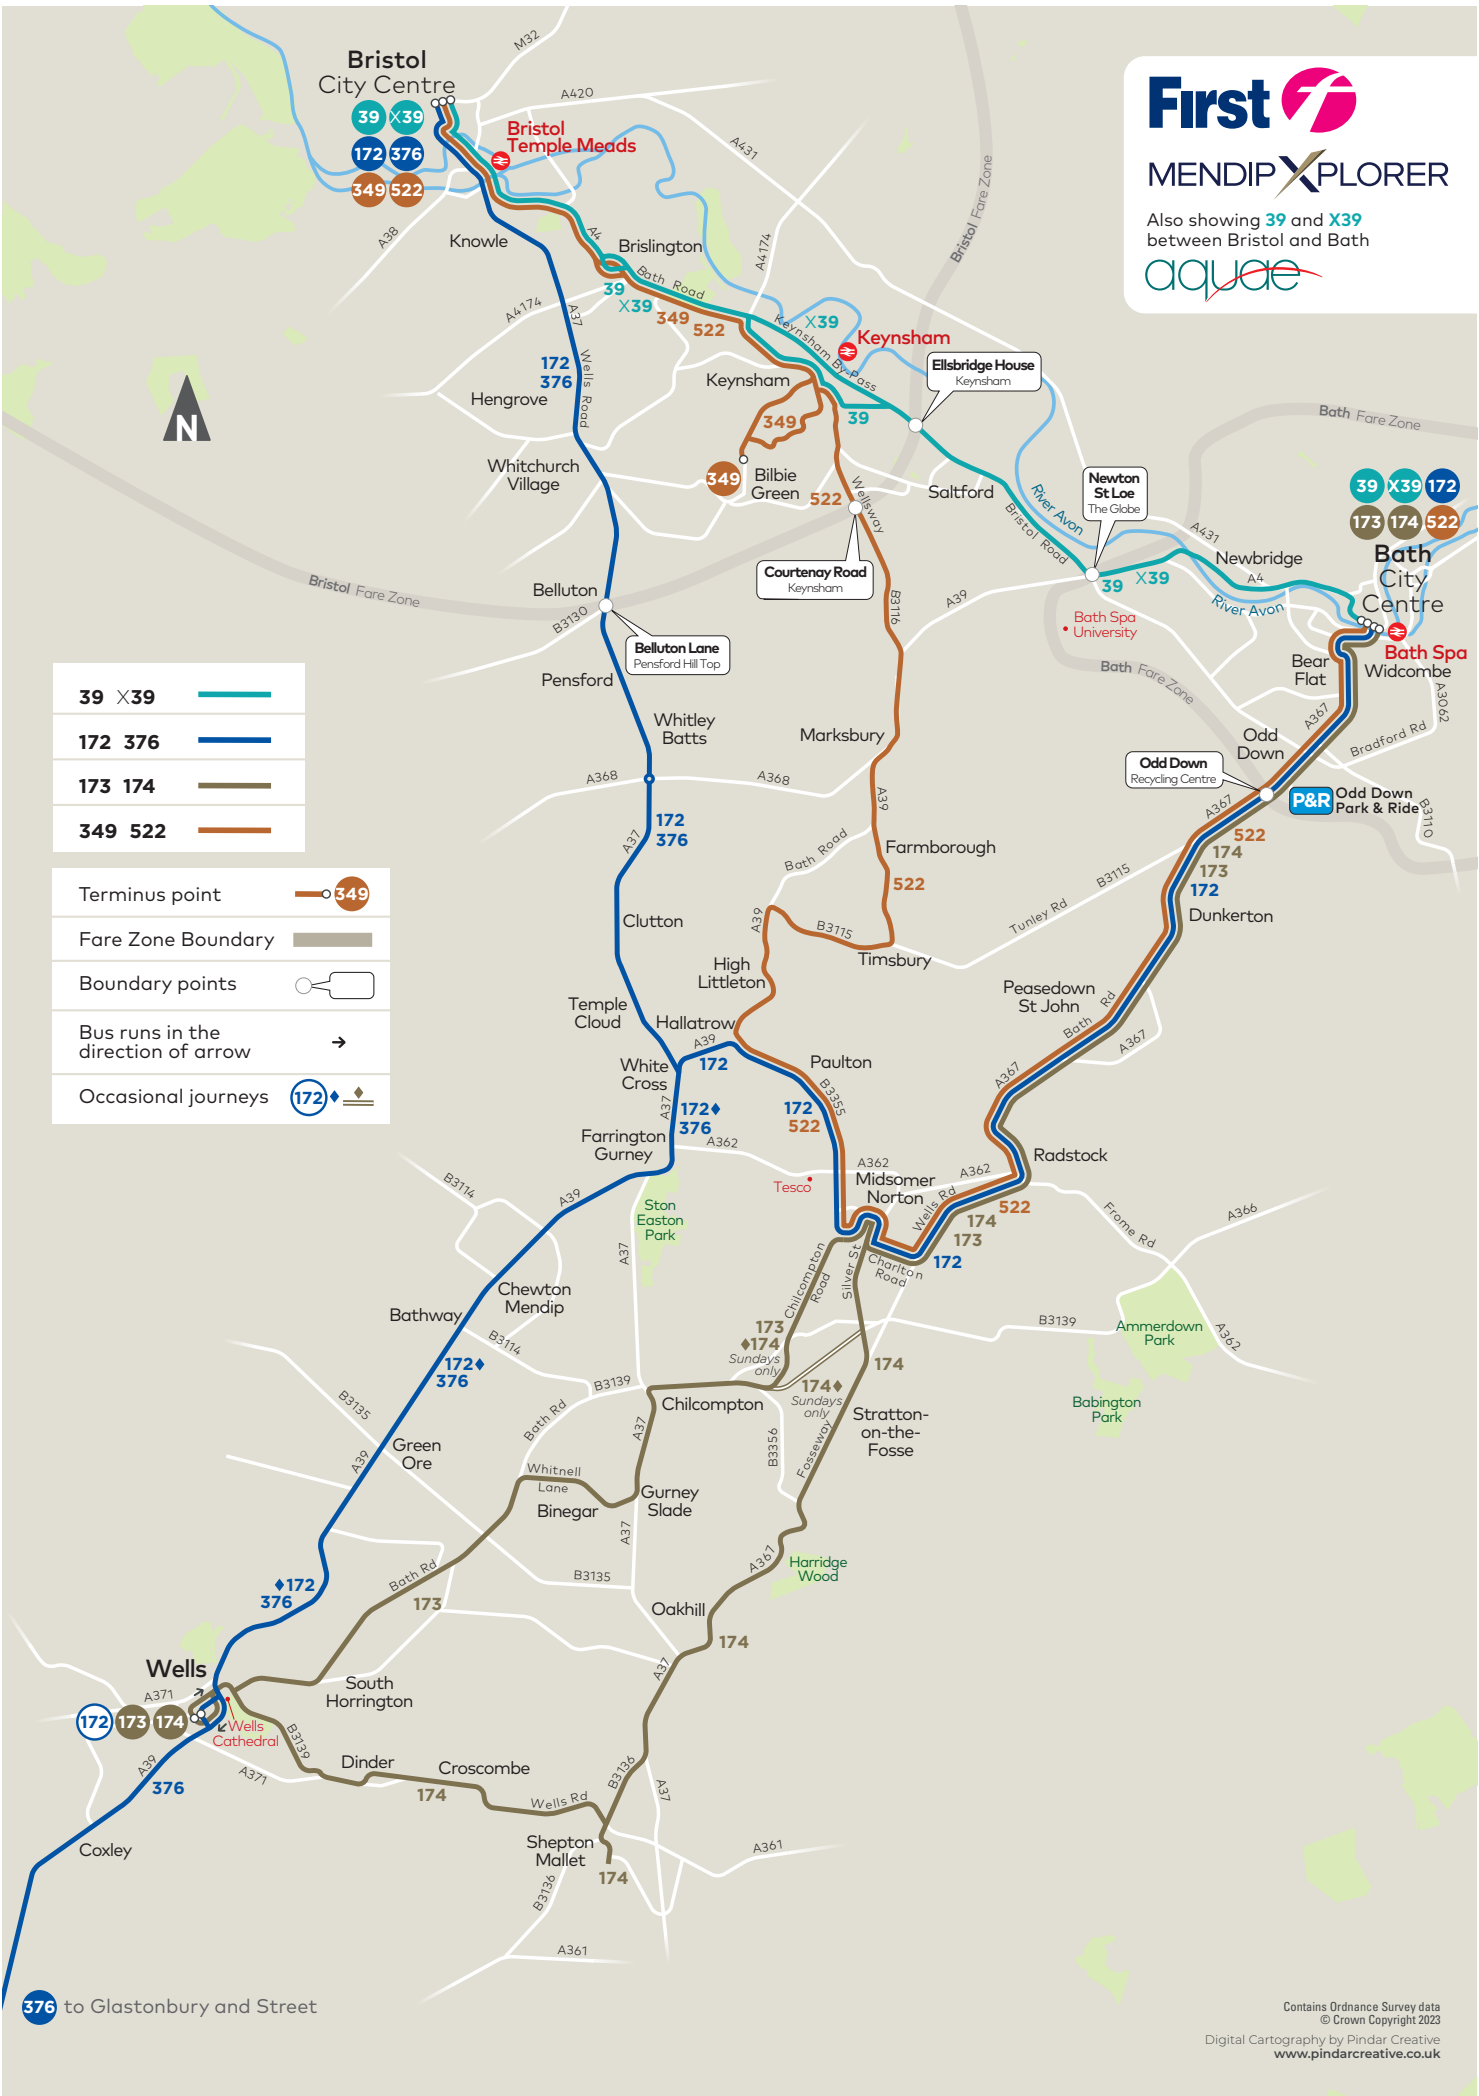

Monday to Friday (except Public Holidays) continued

Service Number	172	174	172	173	172	172	172	172	172	172
Wells, Bus Station	—	1810	—	1849	—	—	—	—	—	—
The George Inn	—	1822	—	—	—	—	—	—	—	—
Shepton Mallet, Cenotaph	—	1835	—	—	—	—	—	—	—	—
Oakhill Primary School	—	1845	—	—	—	—	—	—	—	—
Stratton, St Ambrose	—	1852	—	—	—	—	—	—	—	—
South Horrington	—	—	—	1856	—	—	—	—	—	—
Gurney Slade	—	—	—	1906	—	—	—	—	—	—
Chilcompton, The Pitching	—	—	—	1916	—	—	—	—	—	—
Bristol Bus Station	1723	—	1750	—	1832	1904	1924	2008	2115	—
Bristol, Temple Meads Station 	1740	—	1807	—	1847	1919	1939	2023	2127	—
The Witheys	1801	—	1825	—	1905	1935	1955	2038	2142	—
Pensford Bridge	1807	—	1831	—	1911	1941	2001	2044	2148	—
Clutton, Station Road	1815	—	1839	—	1919	1949	2008	2051	2155	—
Paulton, Paper Lane	1824	—	1848	—	1928	1958	2017	2100	2204	—
Paulton, War Memorial	—	—	—	—	—	—	—	—	—	2305
Midsomer Norton, Town Hall	1836	—	1905	1925	1940	2008	2028	2109	2212	2312
Midsomer Norton, The Hollies	—	1900	—	—	—	—	—	—	—	—
Radstock, Victoria Hall	1847	1912	1915	1936	—	2019	—	2119	2221	2321
Peasedown, Red Post	1853	1917	1920	1941	—	2024	—	2124	2226	2326
Wellsway, Midford Road	1906	1930	1933	1954	—	2036	—	2136	2237	2337
Bath, Bus Station	1913	1937	1940	2001	—	2043	—	2143	2243	2343

172
173
174

Bath - Bristol

via Radstock and Midsomer Norton

Bath - Wells

via Radstock, Midsomer Norton and Gurney Slade

Bath - Wells

via Radstock, Midsomer Norton and Shepton Mallet

Valid from 3 September 2023

39 X39	
172 376	
173 174	
349 522	

Terminus point	
Fare Zone Boundary	
Boundary points	
Bus runs in the direction of arrow	
Occasional journeys	

376 to Glastonbury and Street