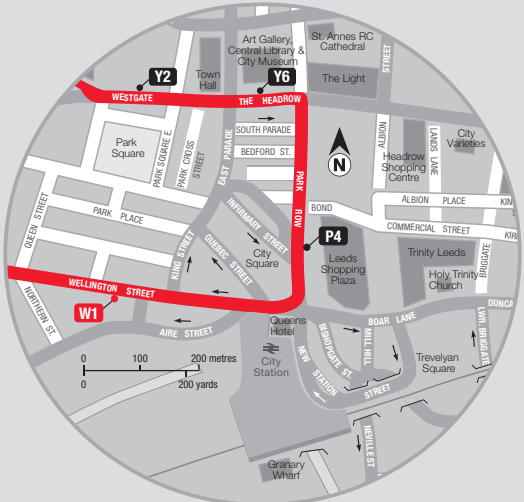

15 Route Map

Route of service 15	
Terminus point	
Main bus stops	
Railway station	