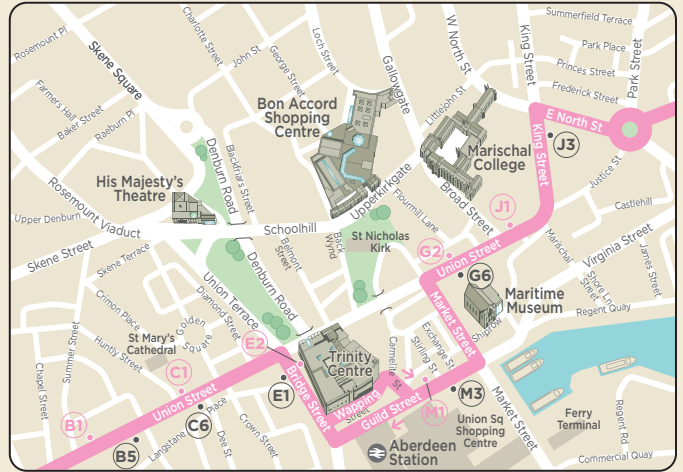

13 Route Map

Where to find your bus in ABERDEEN CITY CENTRE

Route of service 13	
Terminus point	
Bus stops served to Hillhead of Seaton	
Bus stops served to Scatterburn	
Other bus stops	
Railway line and station	