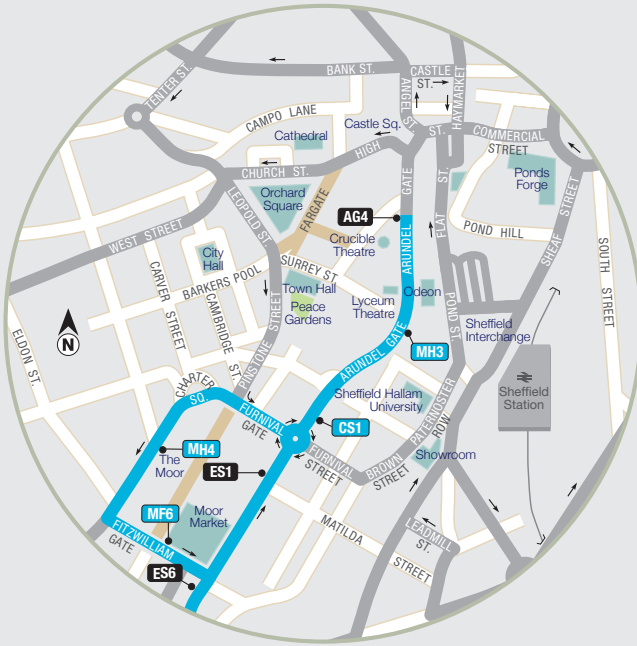

# T11 Route Map

<b>11</b>	
<b>Timing point</b>	
<b>Terminus point</b>	
<b>Bus runs in the direction of arrow</b>	