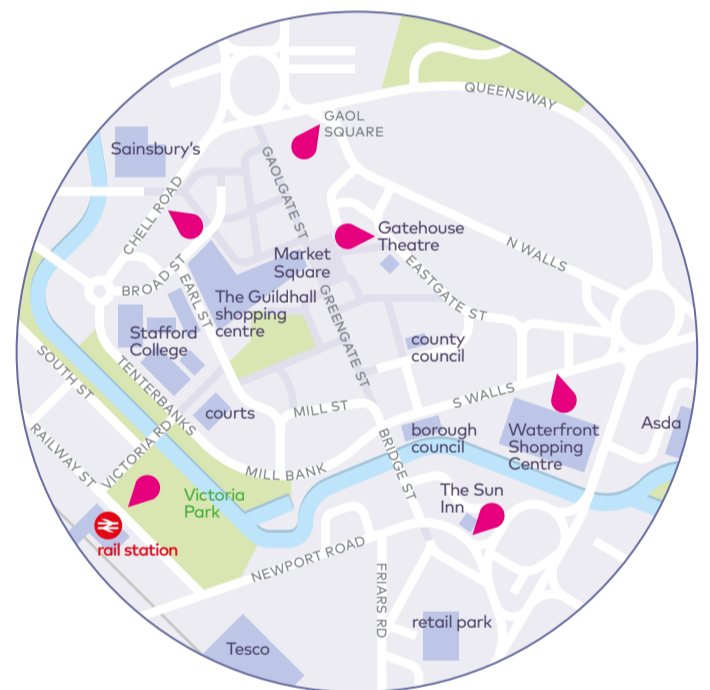

where to catch your bus in Stone

- towards Stafford
- towards Hanley

where to catch your bus in Stafford

- you get on & off at any stop

where to catch your bus in Newcastle

- towards Hanley
- towards Stafford

where to catch your bus in Hanley

- getting off/towards bus station
- towards Stafford