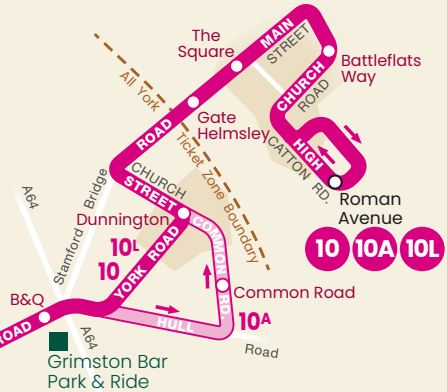

# Route map

## Stamford Bridge

## 10 10L Nether Poppleton

Route of service 10 10A 10L	
Early morning journeys only	
Some morning and evening journeys only	
Terminus point	
Bus stops served to Stamford Bridge	
Bus stops served to Nether Poppleton	
Railway line and station	