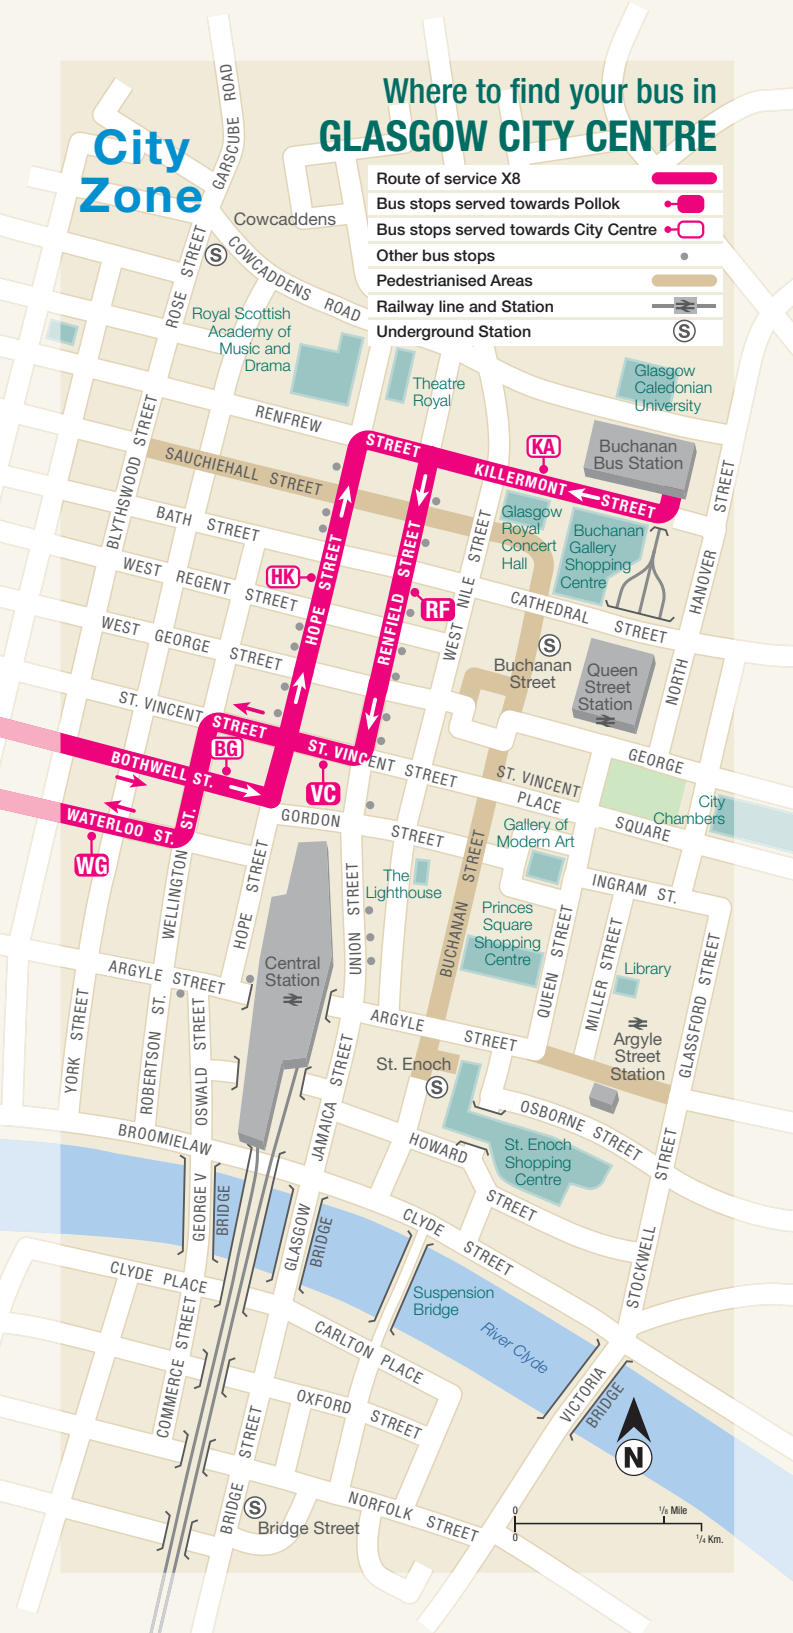

City Zone

Where to find your bus in GLASGOW CITY CENTRE

- Route of service X8 
- Bus stops served towards Pollok 
- Bus stops served towards City Centre 
- Other bus stops 
- Pedestrianised Areas 
- Railway line and Station 
- Underground Station 

Route Map

City Zone

City Zone

Route of Service X8	
Terminus Point	