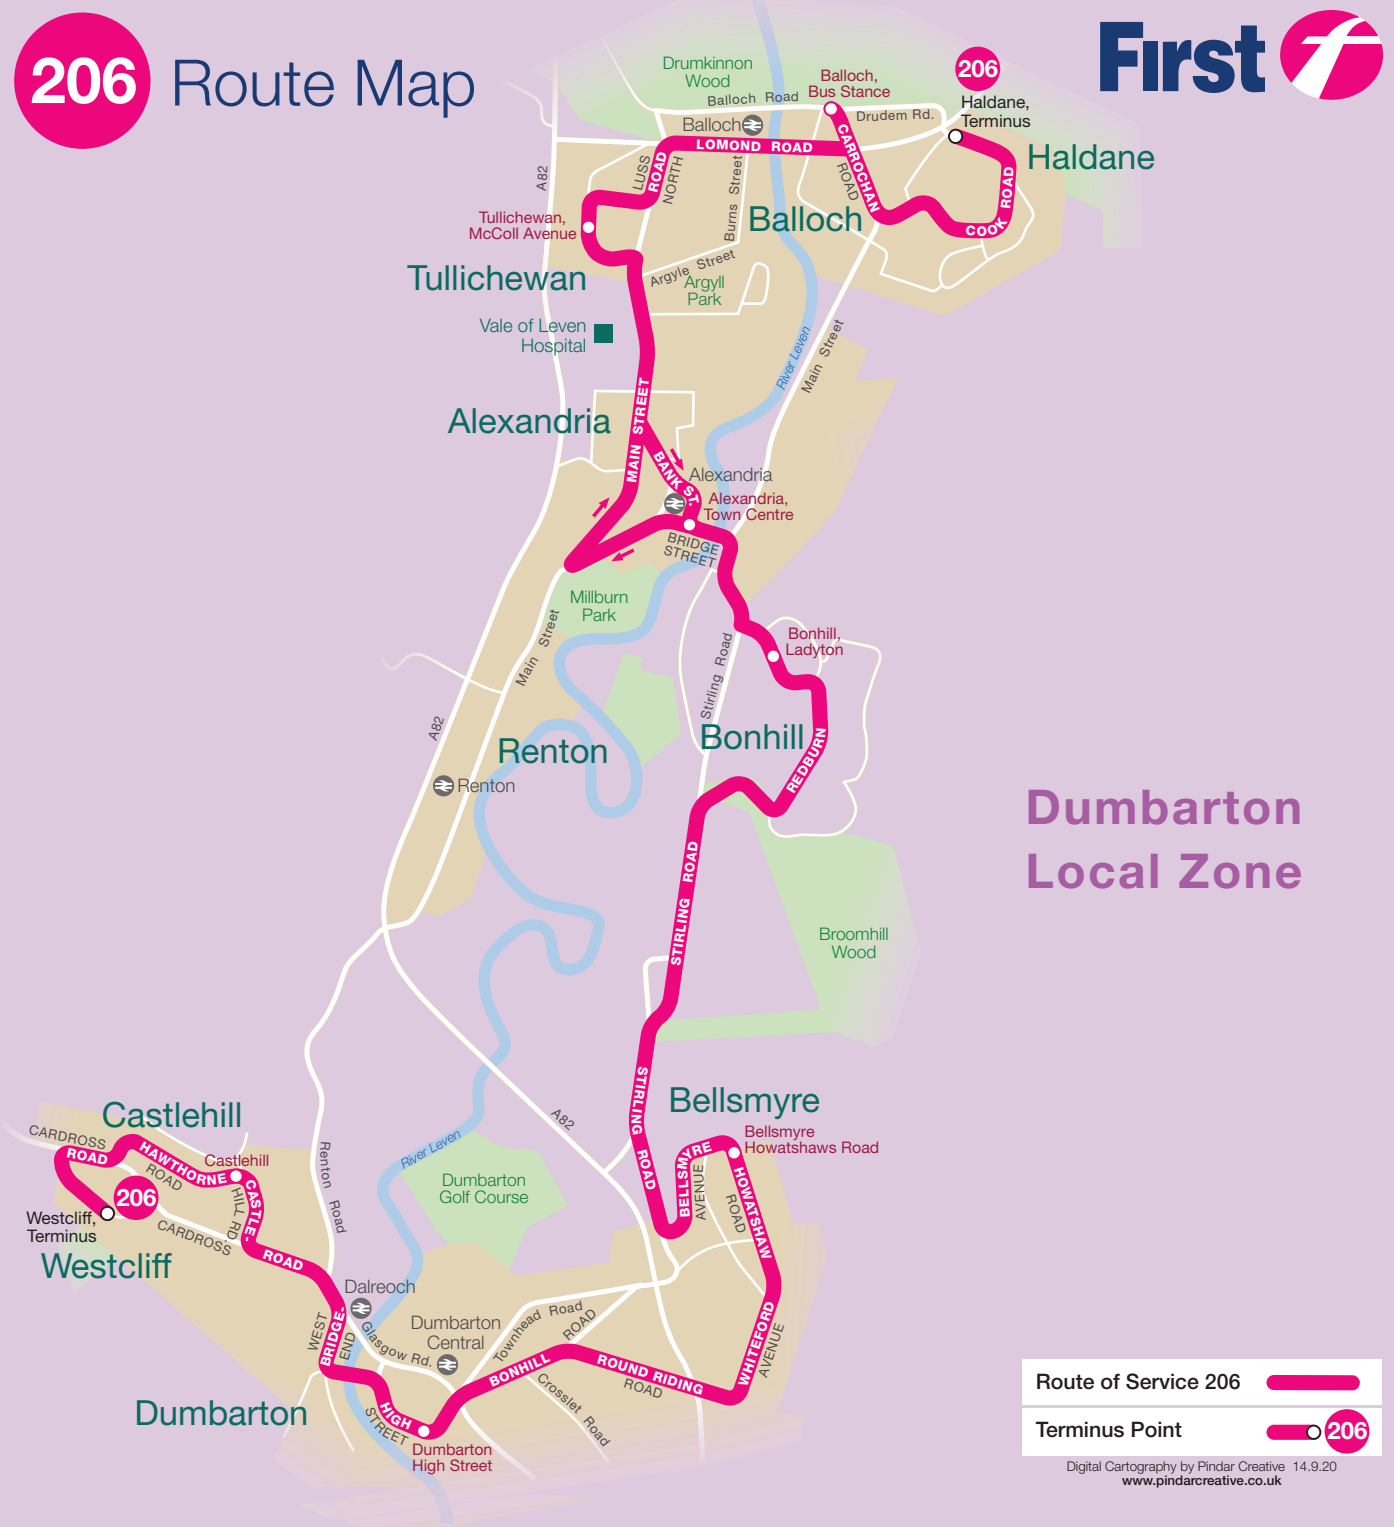

206

Route Map

Dumbarton Local Zone

Route of Service 206	
Terminus Point	