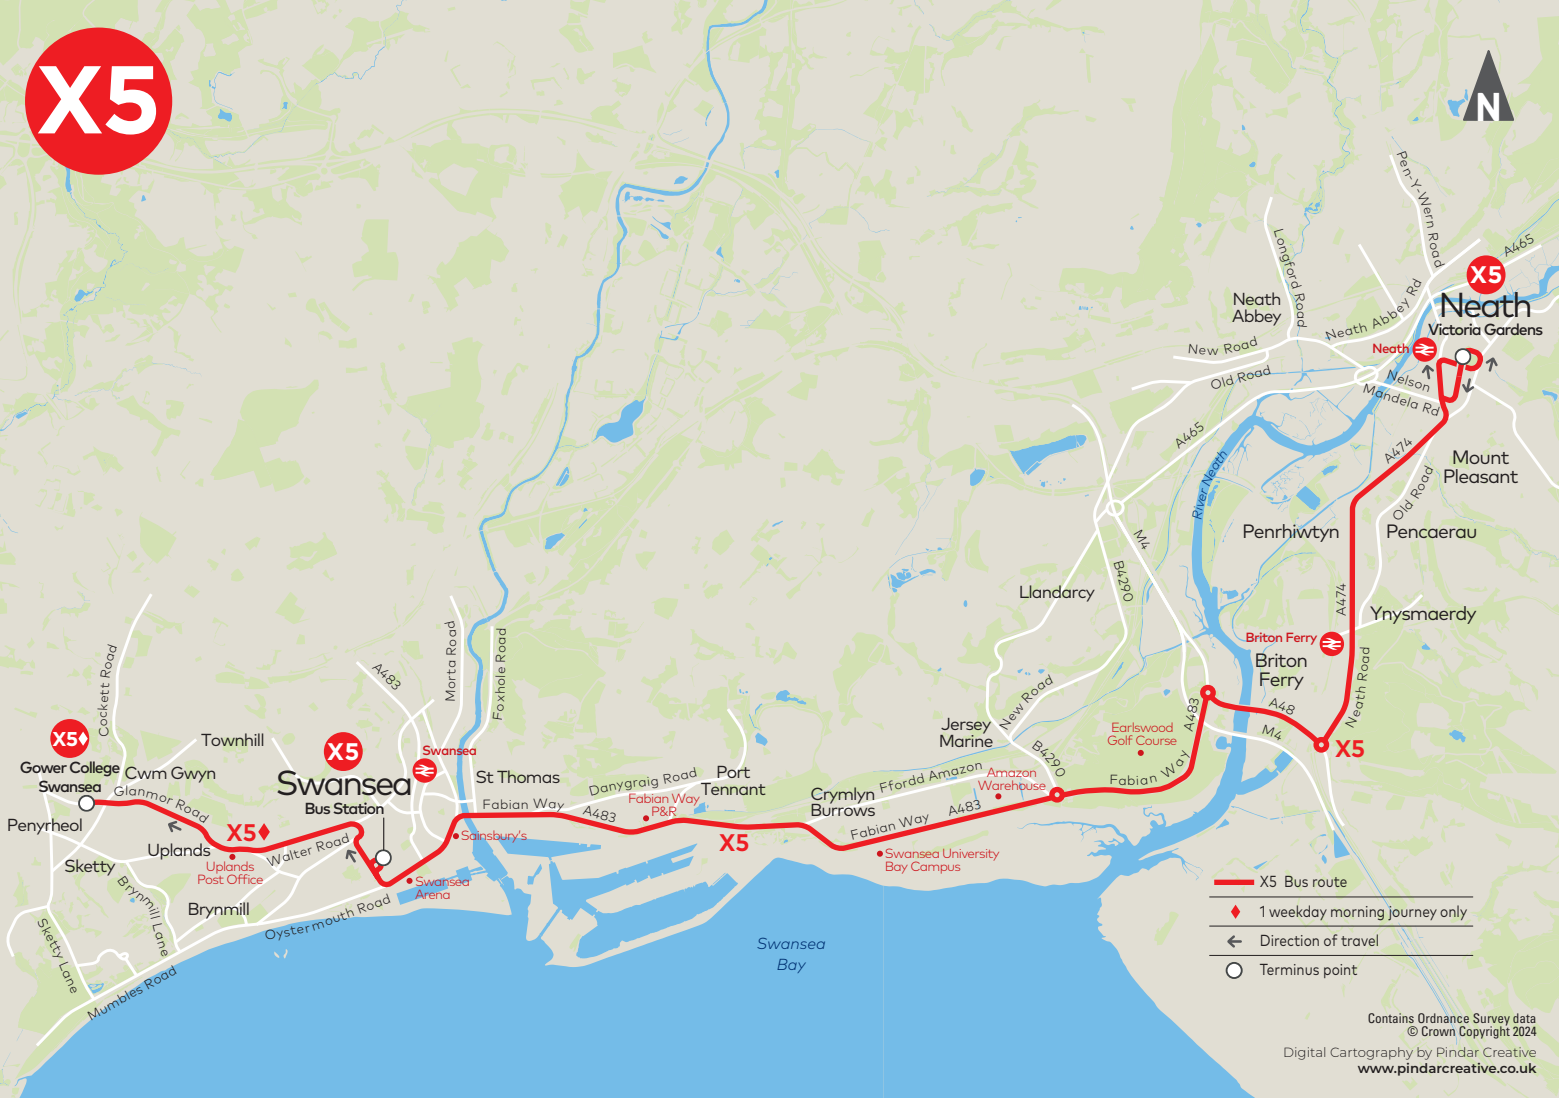

# X5

- X5 Bus route
- 1 weekday morning journey only
- Direction of travel
- Terminus point