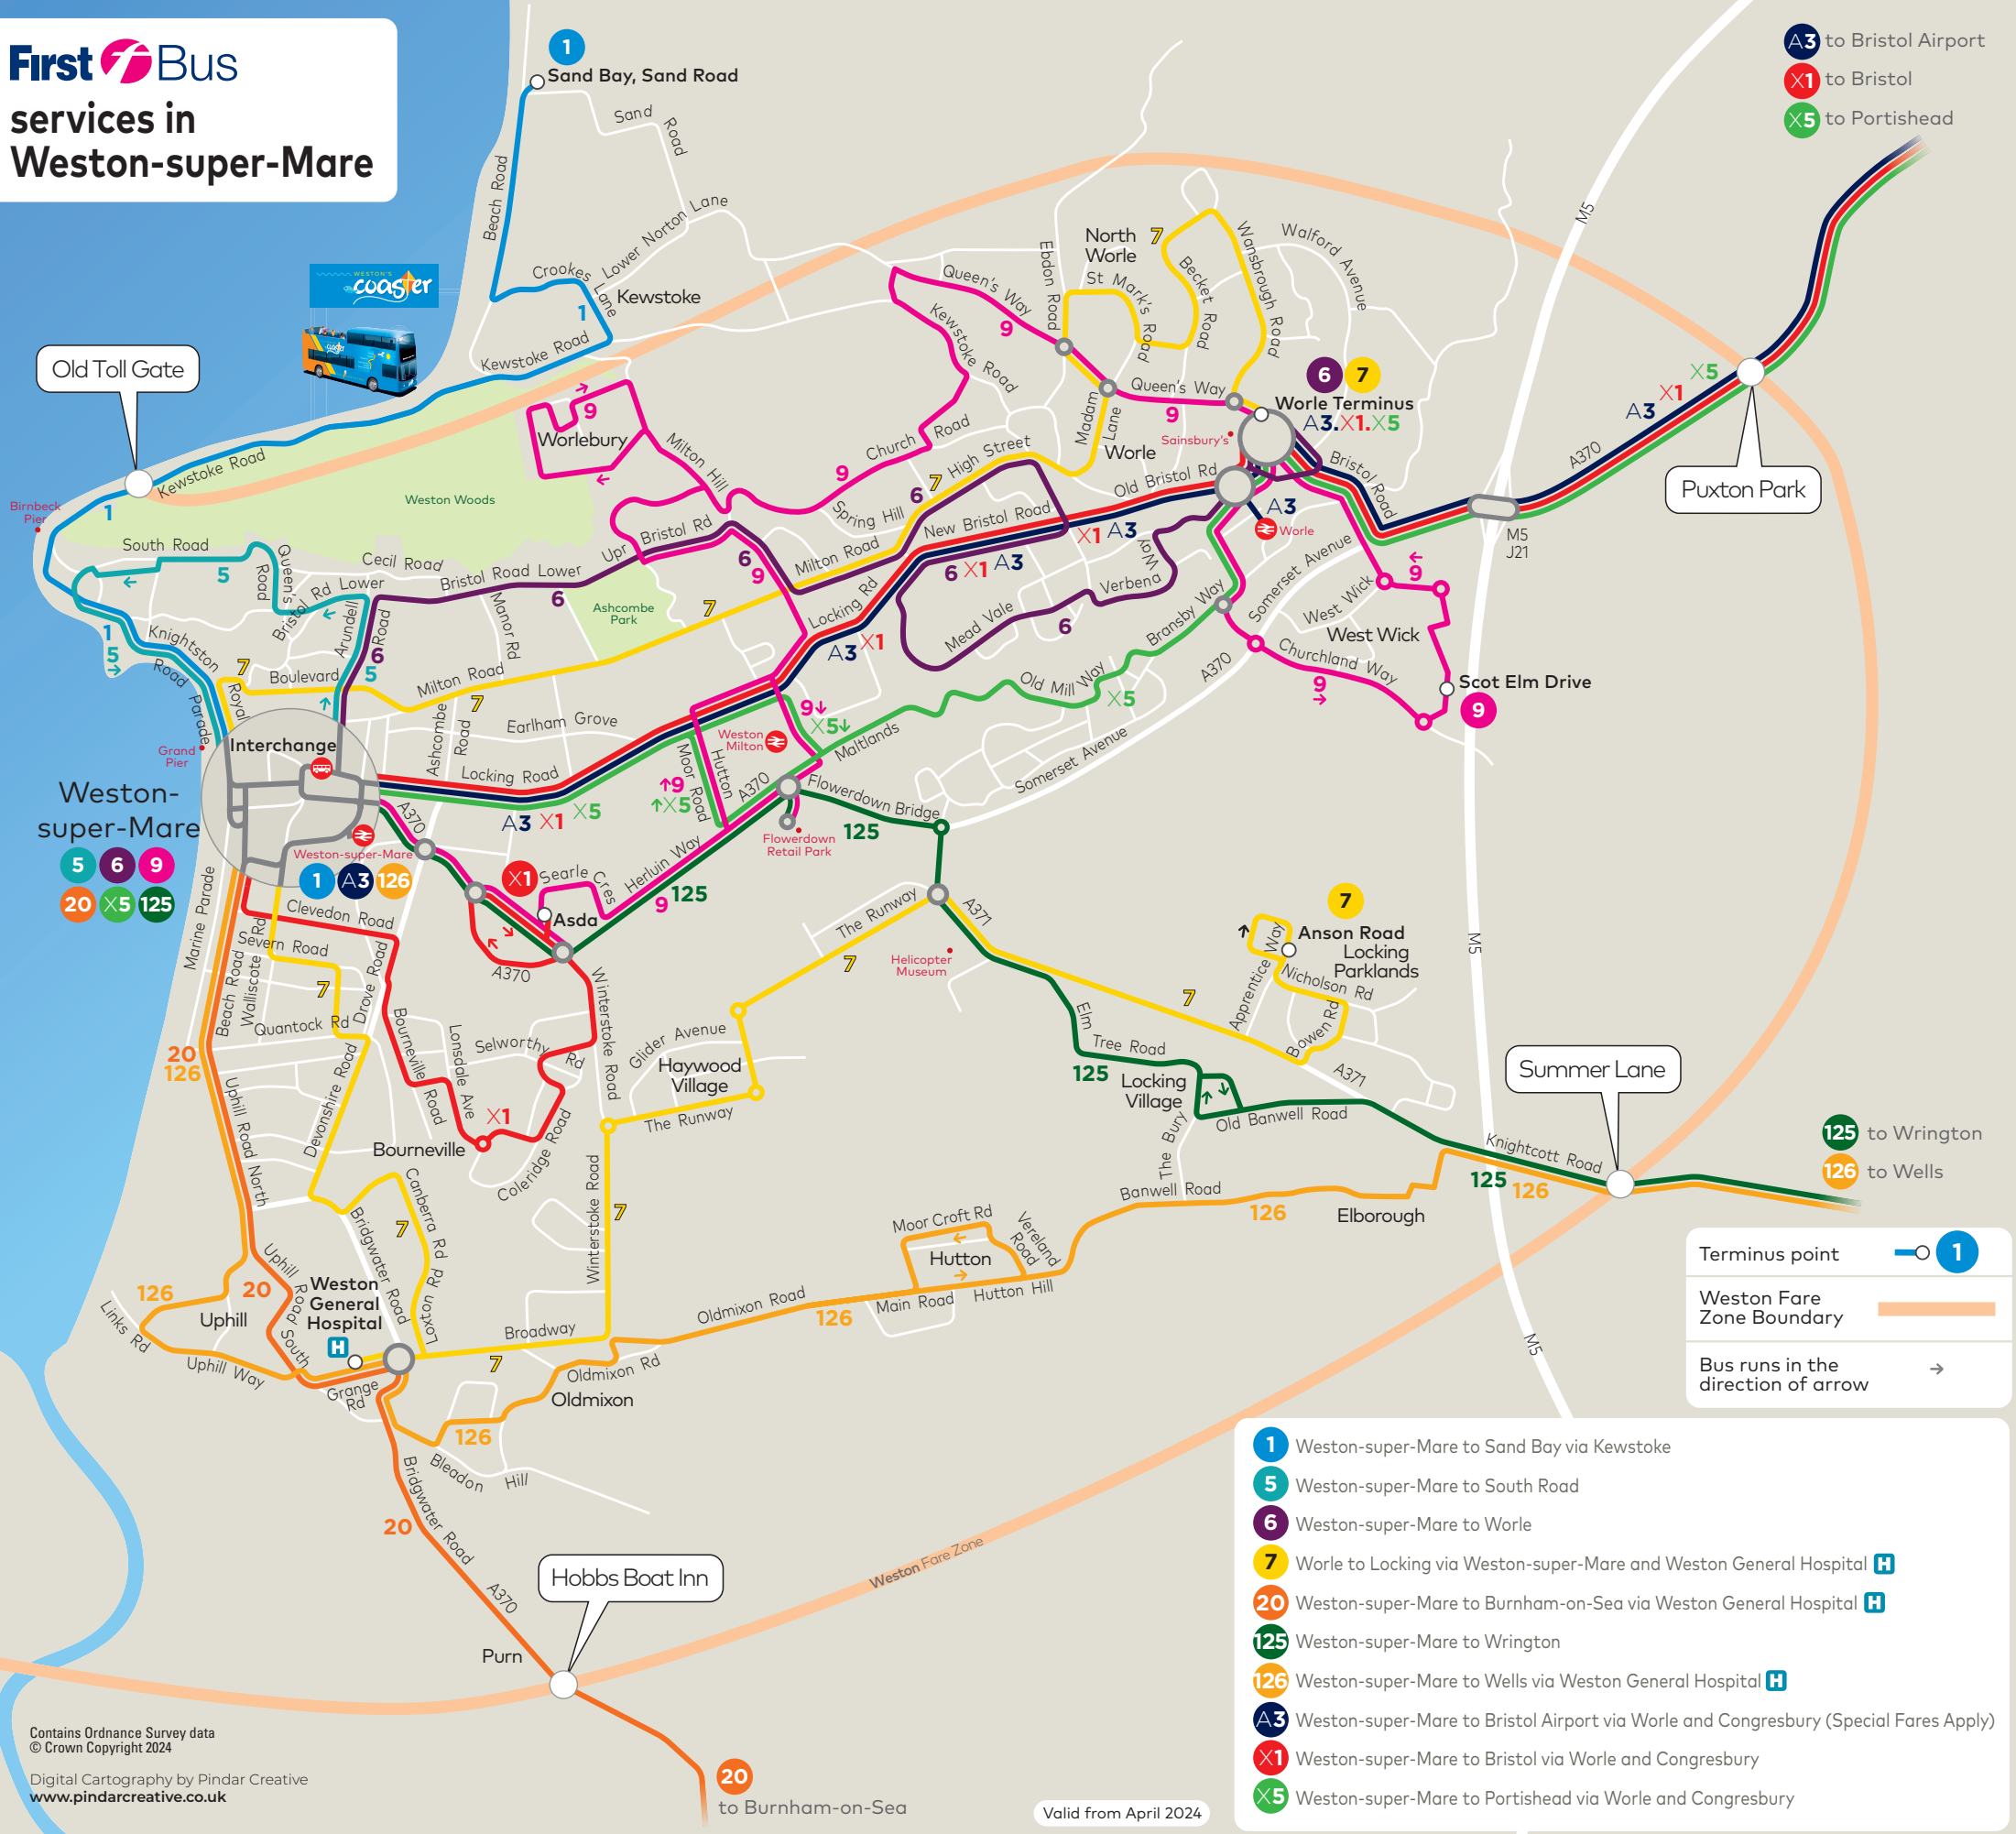

First Bus services in Weston-super-Mare

- A3 to Bristol Airport
- X1 to Bristol
- X5 to Portishead

- 5
- 6
- 9
- 20
- X5
- 125

Terminus point 1

Weston Fare Zone Boundary

Bus runs in the direction of arrow →

- 1 Weston-super-Mare to Sand Bay via Kewstoke
- 5 Weston-super-Mare to South Road
- 6 Weston-super-Mare to Worle
- 7 Worle to Locking via Weston-super-Mare and Weston General Hospital H
- 20 Weston-super-Mare to Burnham-on-Sea via Weston General Hospital H
- 125 Weston-super-Mare to Wrington
- 126 Weston-super-Mare to Wells via Weston General Hospital H
- A3 Weston-super-Mare to Bristol Airport via Worle and Congresbury (Special Fares Apply)
- X1 Weston-super-Mare to Bristol via Worle and Congresbury
- X5 Weston-super-Mare to Portishead via Worle and Congresbury