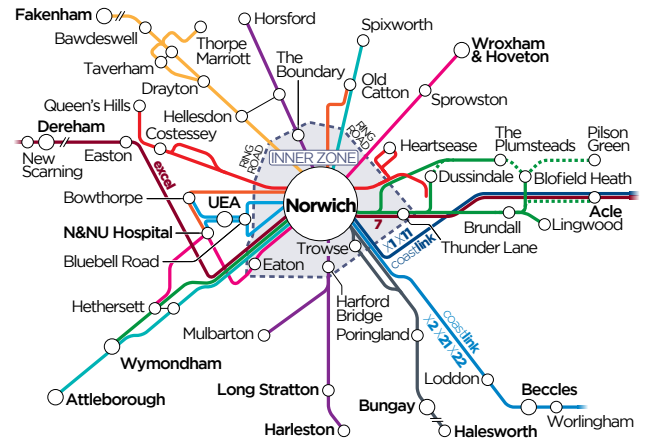

• Times at these stops are estimated

these journeys operate as service 1 from Great Yarmouth to Lowestoft

with **great discounts** on tickets for regular travel

buy on the app

or ask your employer to join our

operates as Coastlink X1 see timetable above

You'll find maps for Norwich, Great Yarmouth and Lowestoft throughout the booklet.

Belton

more buses...
Coastal Clipper 1/1A buses also run between Great Yarmouth & Lowestoft, up to every 30 mins
[find bus times online](#)

adult £7
young person £5.50 (5-19)
High5 group* £12

Explorer zone
all buses, all along the coast and all across Norwich

adult £8
young person £6 (5-19)
High5 group* £14

buy on app or on bus

travelling in the Norwich zone

All bus stops between Acle and Norwich are part of our **Norwich Zone** - ideal for easy connections onto any of our frequent colour-coded **Network Norwich** bus routes, that can take you all across the city and beyond...