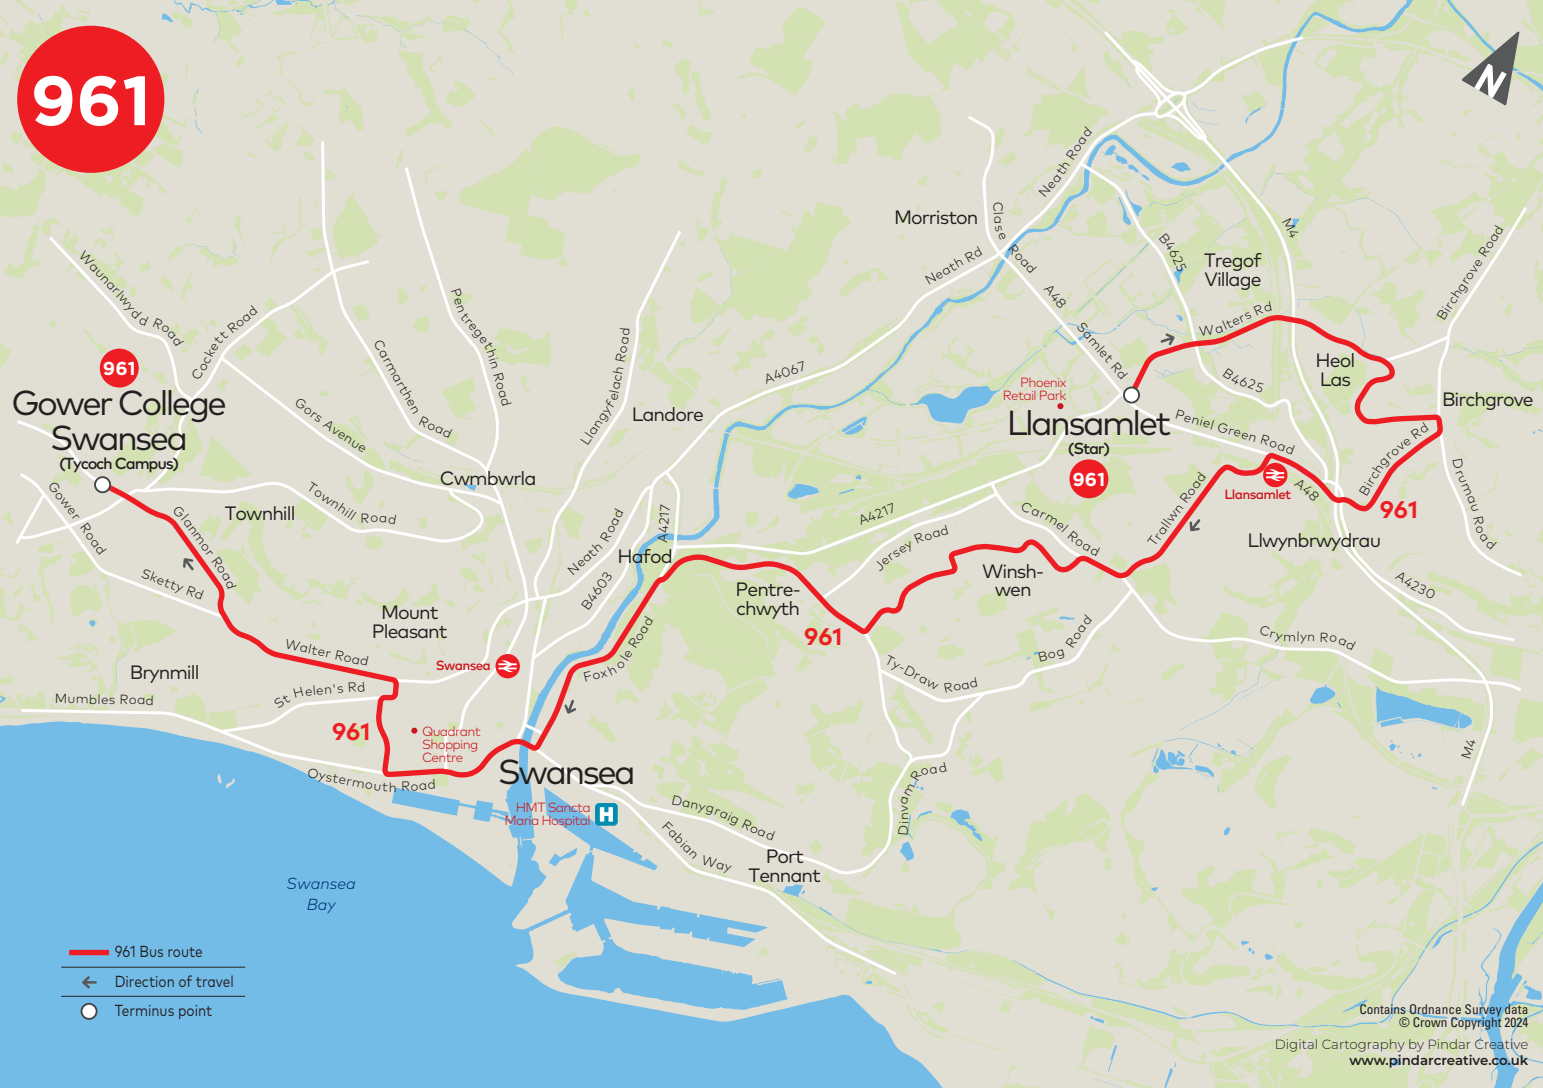

961**Llansamlet – Swansea College****College days only** except Public Holidays*Service Number* **961**

Llansamlet (Star)	0738
Birchgrove (Bridgend Inn)	0750
Peniel Green (Llansamlet Station ⇌)	0756
Trallwn (Shops)	0759
Trallwn (Halfway Inn)	0801
Colwyn Avenue (Post Office)	0806
Bonymaen (Inn)	0810
Maesteg Street (SW)	0820
Gower College Swansea (Vivian Road)	0839

No service on any other days

961

- 961 Bus route
- Direction of travel
- Terminus point