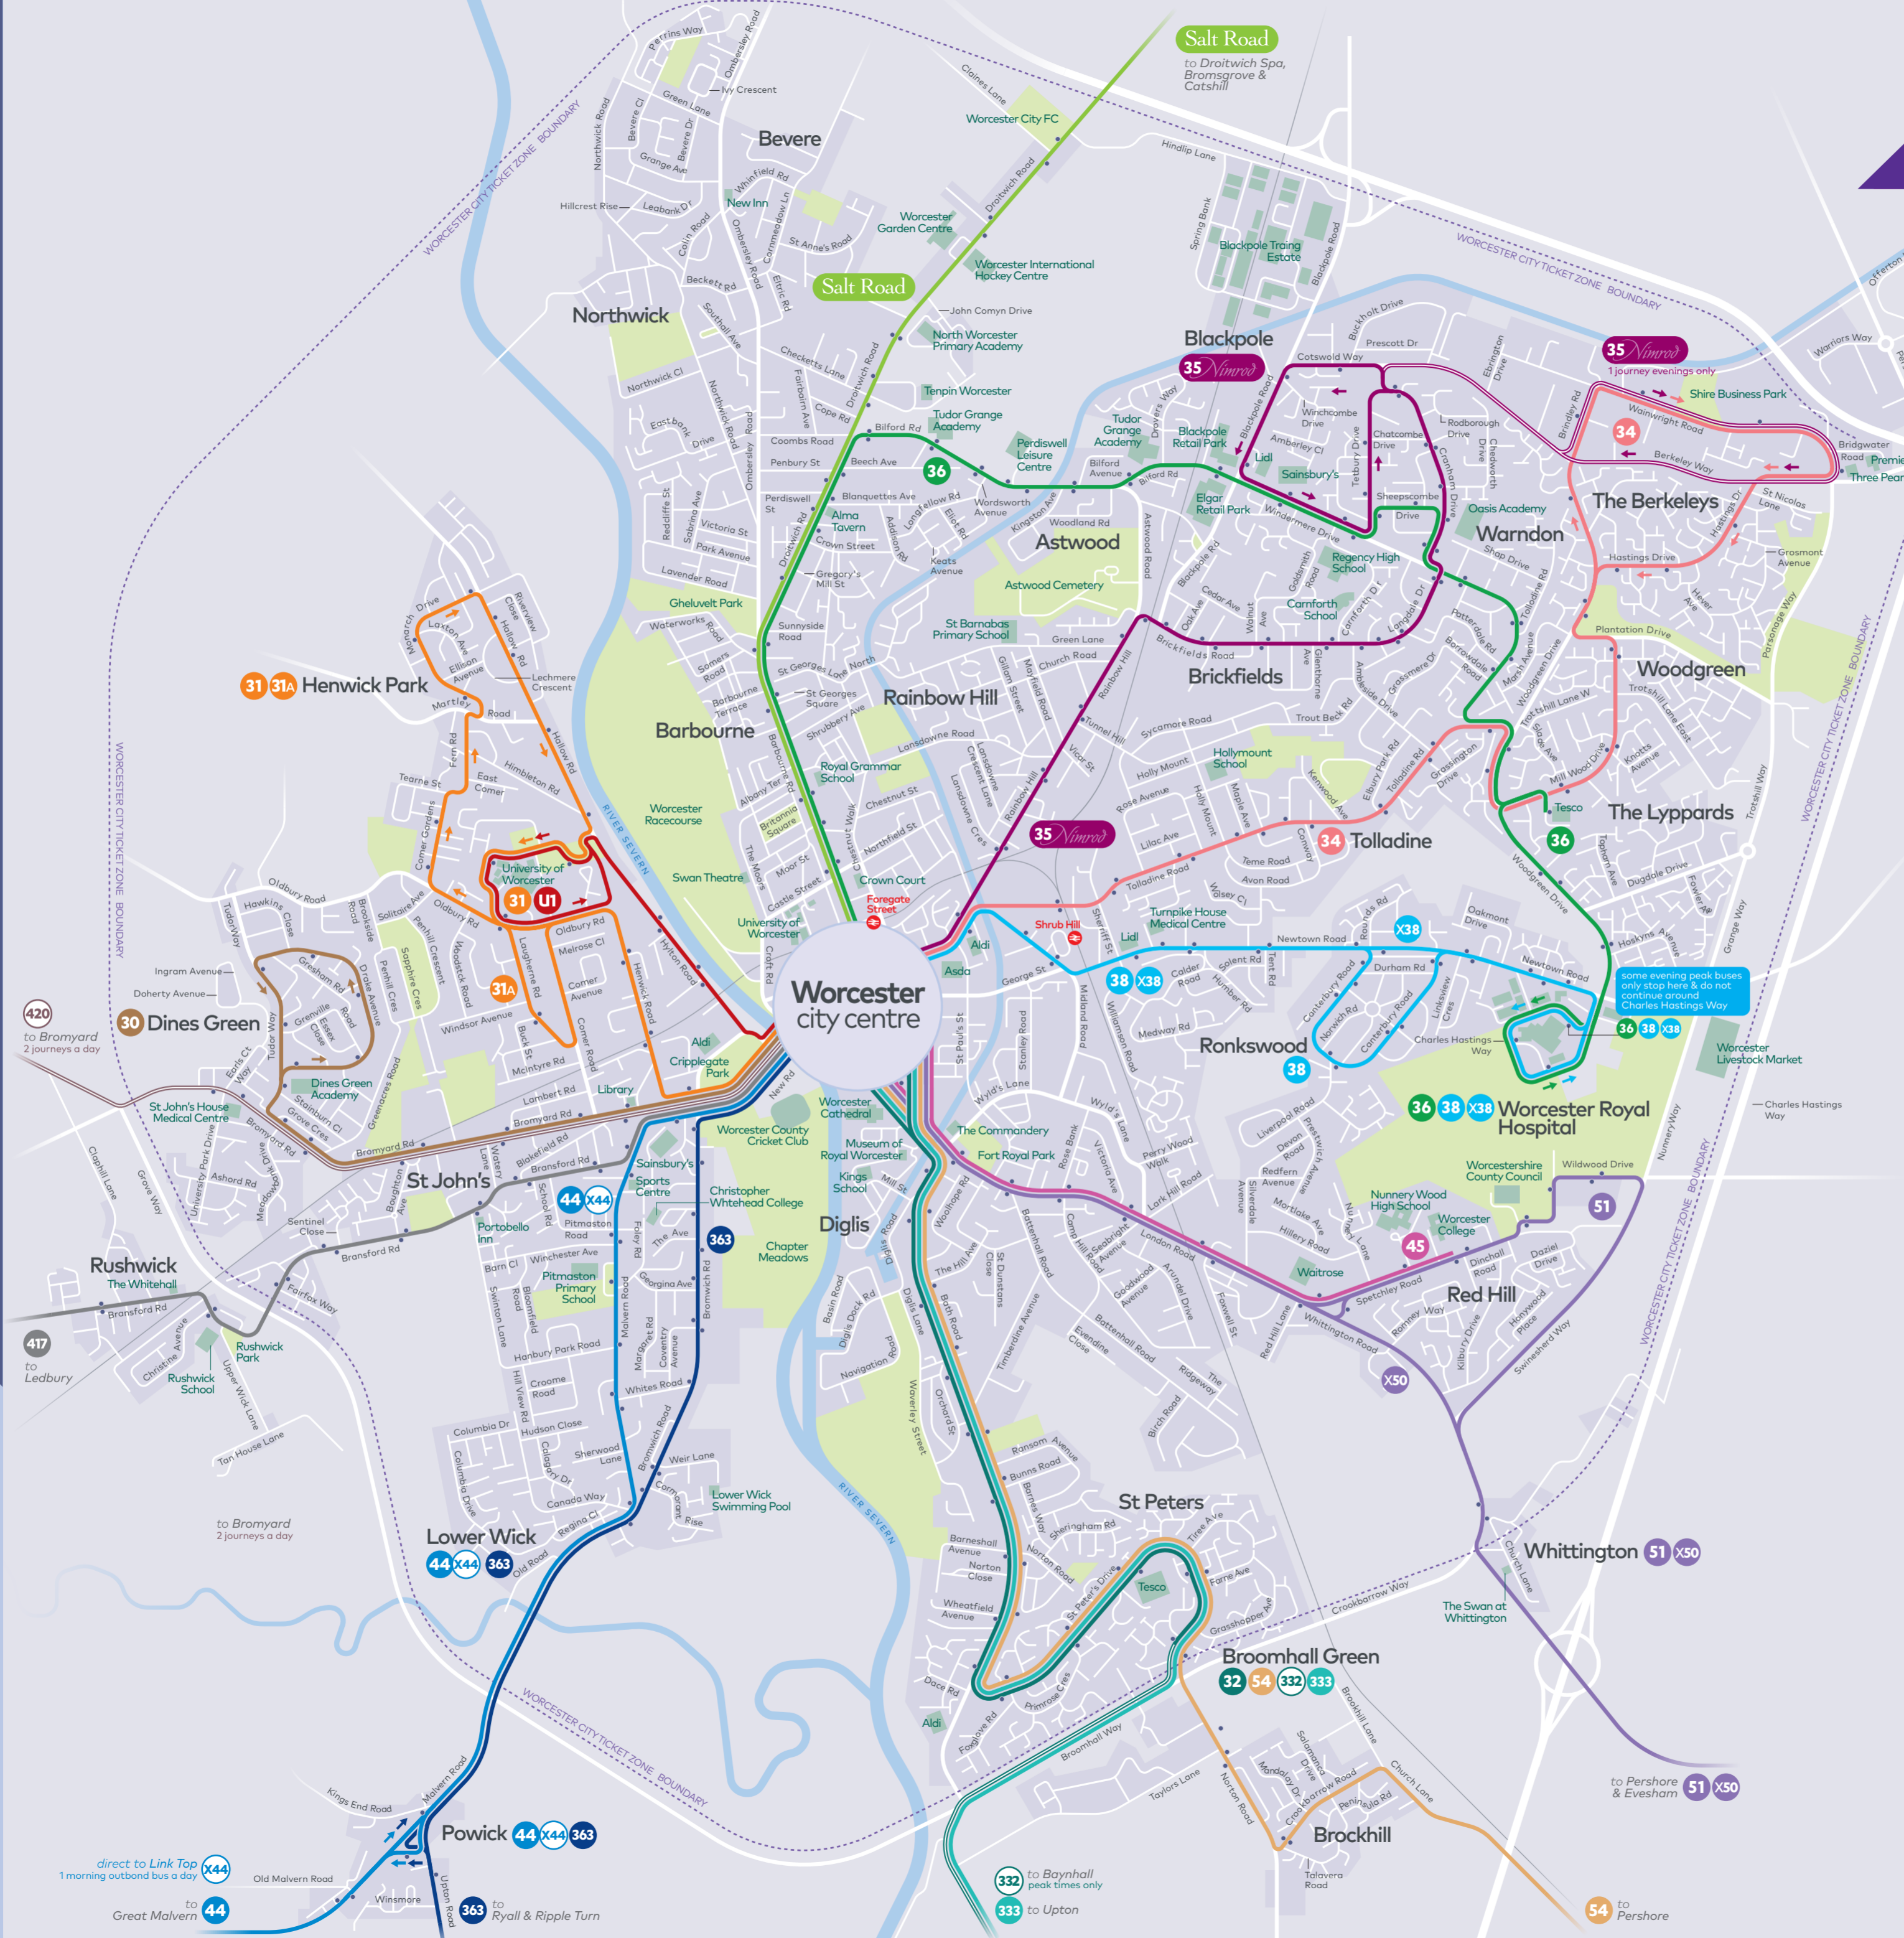

where to catch your bus in the city centre

	towards	bus station	stop
30	Dines Green	stand J	H
31 31A	Henwick Park	stand E	H
32	Broomhall Green	stand N	F
34	The Berkeleys	stand B	C
35 <i>Nimrod</i>	Blackpole	stand D	C
36	The Lyppards	stand L	A
38 X38	Ronkwood & Hospital	stand C	C
44 X44	Great Malvern	stand H	H
45	Red Hill	stand F	F
X50	Evesham	stand F	F
51	Pershore	stand F	F
54	Broomhall Green	stand N	F
322	Baynhall	stand N	F
333	Upton	stand N	F
363	Ryall & Ripple Turn	stand N	H
417	Ledbury	stand M	
420	Bromyard	stand M	
Salt Road	Droitwich Spa, Bromsgrove & Catshill	stand O	A
U1	University of Worcester	stand E	

direct to Link Top
1 morning outbond bus a day
X44
to Great Malvern 44
to Bromyard 2 journeys a day 420
to Ledbury 417
to Bromyard 2 journeys a day 417
to Bromyard 2 journeys a day 420
to Pershore & Evesham 51 X50
to Baynhall peak times only 332
to Upton 333
to Pershore 54