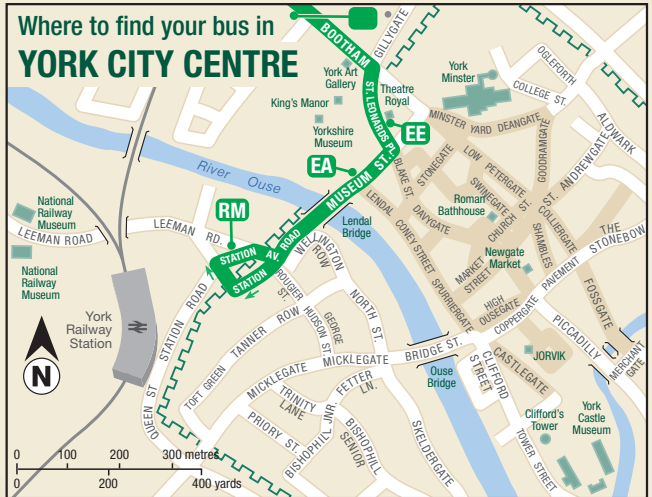

2 2A

Route Map

- Service 2 is a Limited Stop service, stopping only at these bus stops
- Service 2A stops at all bus stops

Route of service 2 and 2A	
Terminus point	
Bus stops served	
Railway line and station	