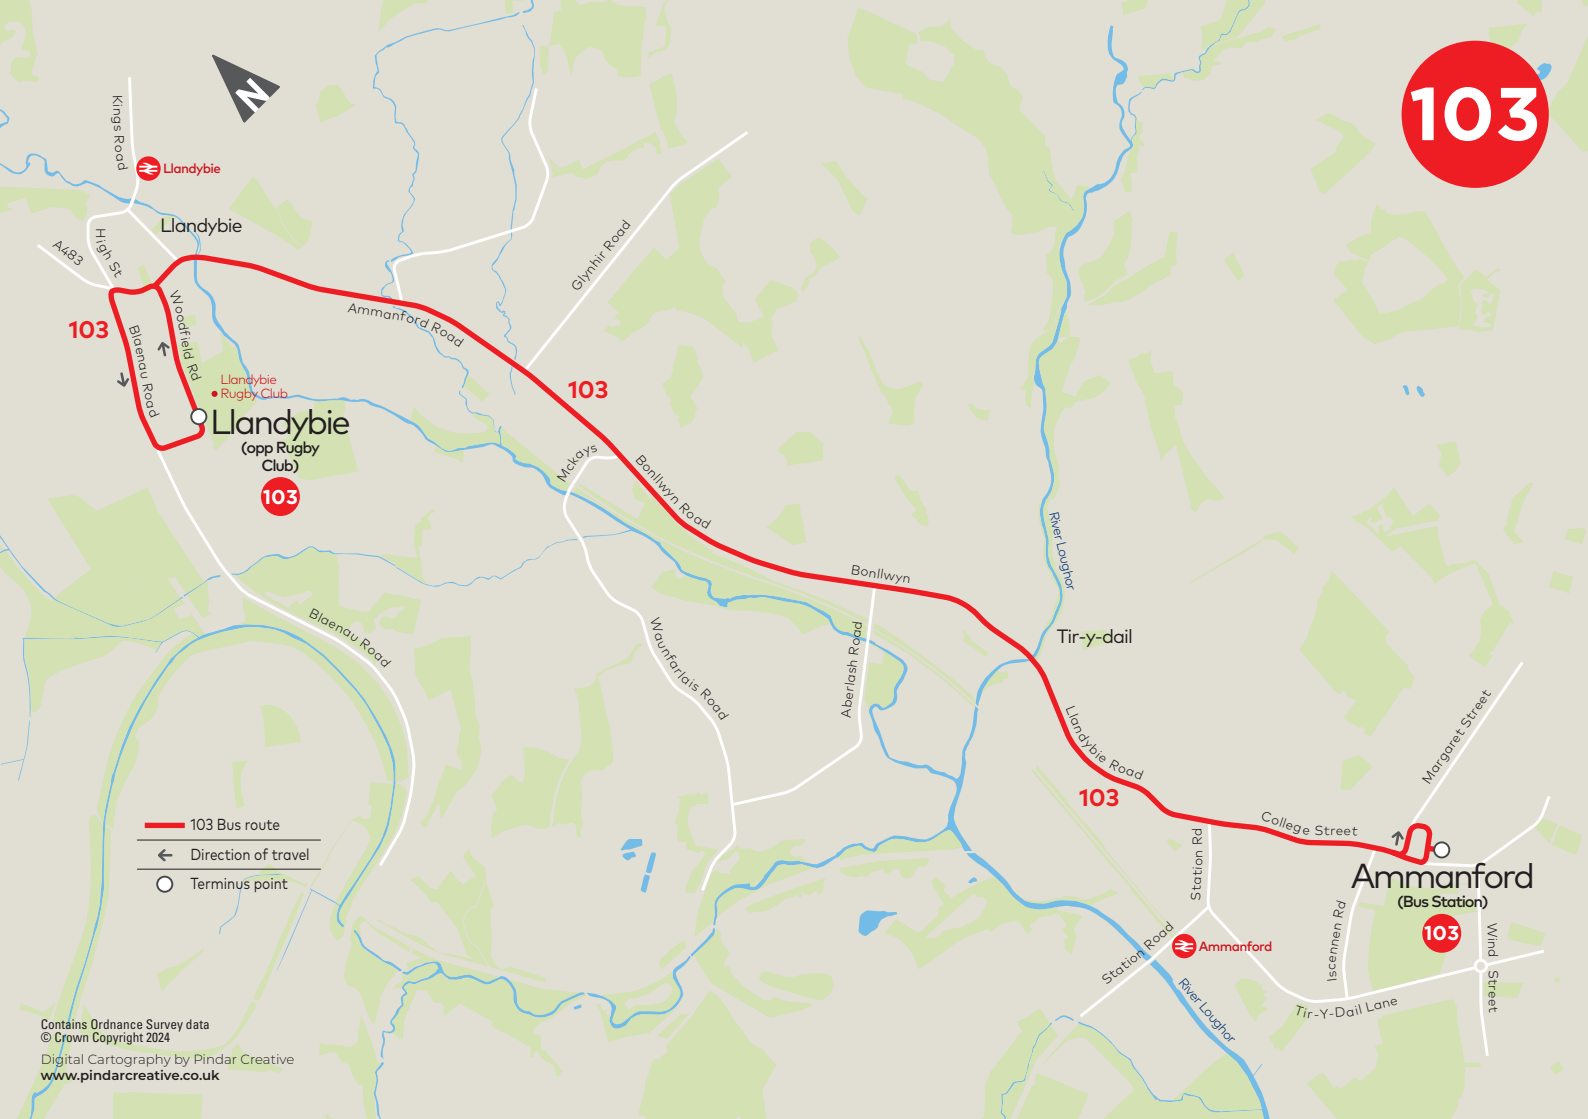

No service on Sundays and Public Holidays

103

- 103 Bus route
- ← Direction of travel
- Terminus point